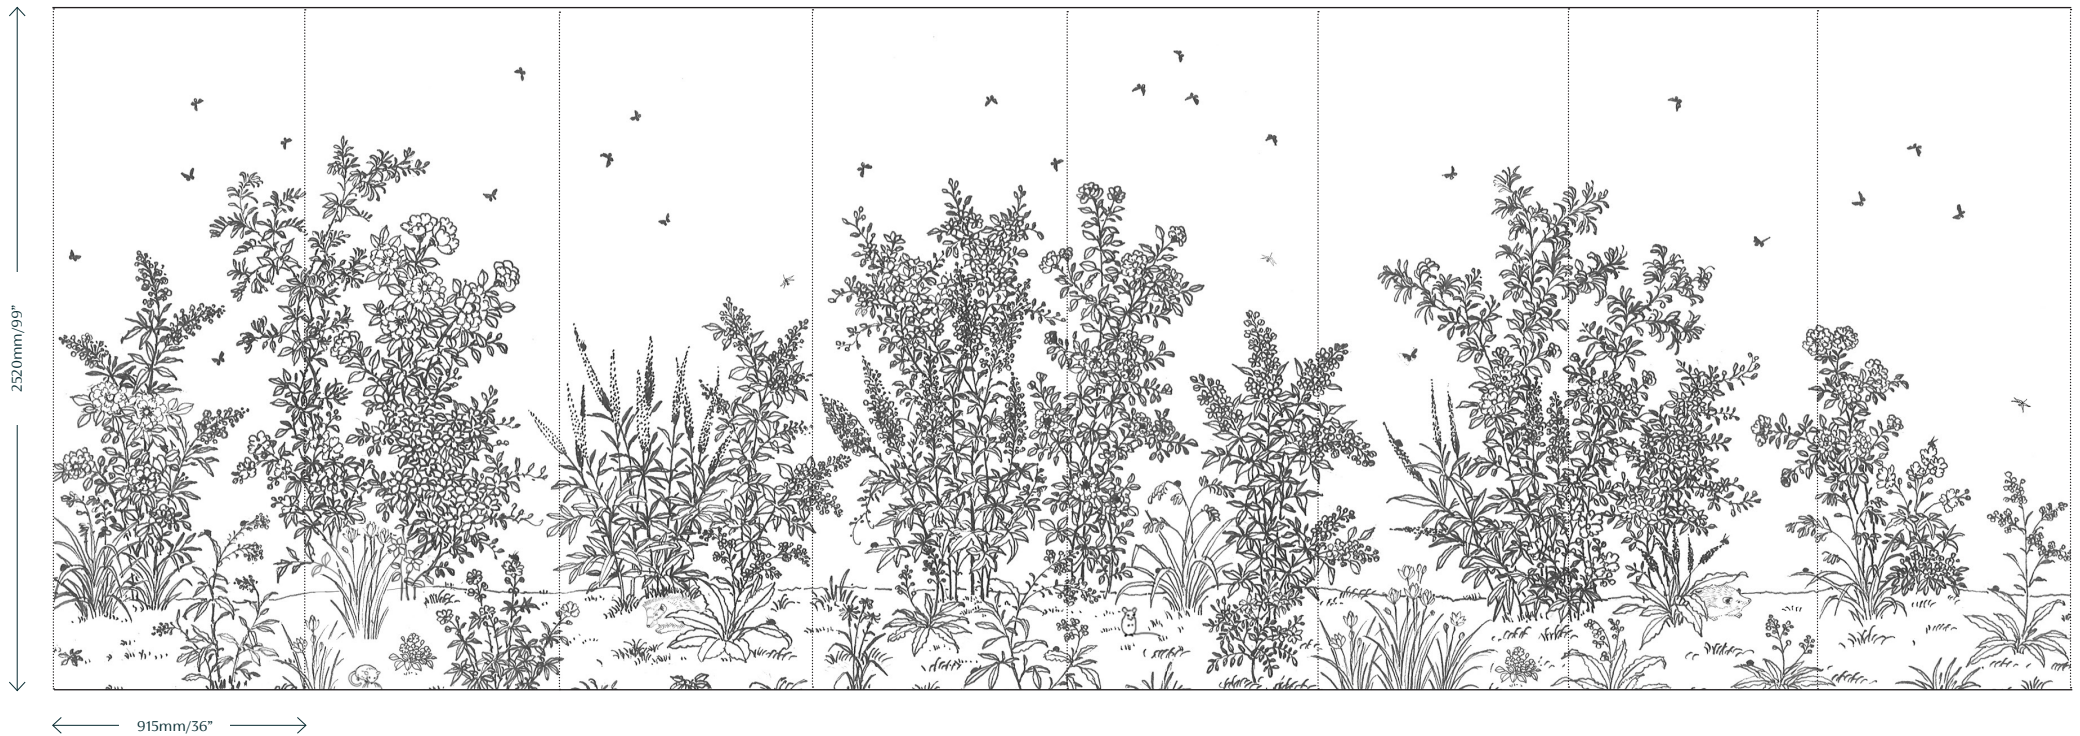

IMAGE Close-up of An English Butterfly Garden in Primrose Yellow

An English Butterfly Garden KP001

Fromental wallcoverings are hand-made to order, tailored for each room. From supplied elevations and floor plan, we will place the design and panel seaming to ensure optimal installation.

Material and Technique

Hand-painted and hand-embroidered onto silk.

Dimensions

Height - Panels are supplied 300mm/12" higher than specified wall height. Standard panel height is up to 4300mm/14ft. Taller panels are available with a surcharge.

Width - Standard panel width 915mm/36" plus 15mm/ 1/2" trim.

Colourways

01 Fawn on Strontium Strata Silk

02 Primrose Yellow on Butter Silk

03 Chelsea Green on Baize Green Silk

04 Duck Egg Bloom on Silk

FROMENTAL by
KATHARINE POOLEY