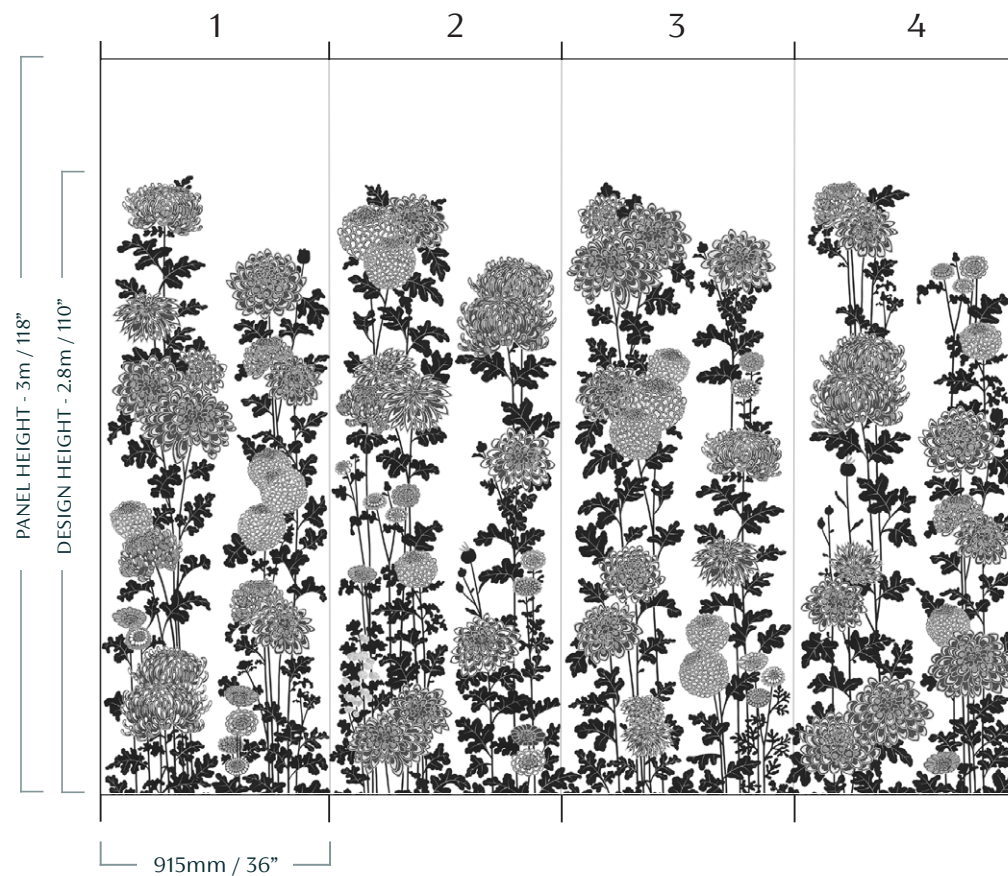

DESIGN: KIKU GARDEN

PRODUCT CODE: L003

PANEL HEIGHT: 3M

LAYOUT: 4 PANEL REPEAT

Bespoke Tailoring

For the most considered result, we recommend our Tailoring service. The design is adapted to your space—factoring in layout, key features, and complex areas such as staircases—to ensure a cohesive, intentional installation. Service fees apply.

Standard Run

Available at set heights, the Standard Run is ideal if you need to move quickly into production. It offers the same artistry and craftsmanship as a tailored order but without spatial or compositional adjustments, resulting in a more general fit in challenging spaces.

Customisation

Many of our designs can be customised to suit your palette and preferences. As customisation involves design development, customised orders are completed through our Bespoke Tailoring service and cannot be offered as a Standard Run.

Embroidery

We do not recommend heavy embroidery for Standard Run orders, as embroidered sections may need to be trimmed during installation, which may lead to fraying.