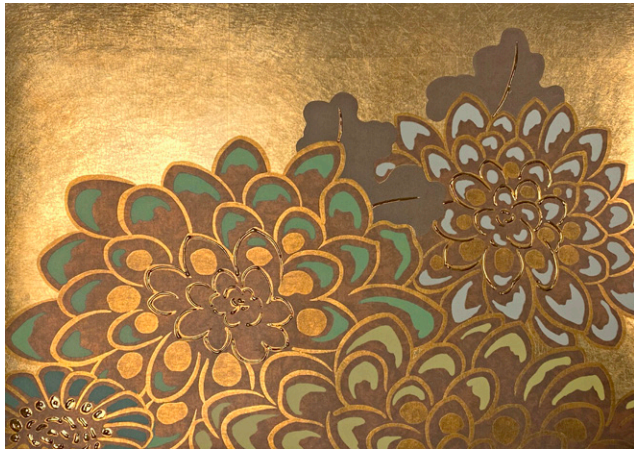

FROMENTAL

Kiku Garden
Lumiere

Kiku Garden is an elegant, graphic, and highly decorative wallcovering design inspired by the art of Japan and Europe's enduring fascination with it.

It shares much in common with our Kiku wallcovering; the boldly rendered chrysanthemums, the block colouring but forgoes the crisp, screen-printed borders of the original. Resulting in a hugely versatile design that works beautifully in all manner of spaces.

Embroidery

We do not recommend heavy embroidery for Standard Run orders, as embroidered sections may need to be trimmed during installation, which may lead to fraying.

Colourways

01 Hyogo

Rendered in warm bronze tones, features a traditional Japanese palette of emerald, jade, teal, off-white and leaves in deep olive green

02 Chiba

Warm yet fresh, our printed Chiba colourway features blossom detailing in oranges, yellows and pinks with crisply rendered matt white leaves

03 Hanami

A backdrop of silver-gilded paper, adorned with blossoms in dusky pink, light chestnut, and gunmetal grey tones. Enhanced with silver-foiled details, this wallcovering exudes opulence.