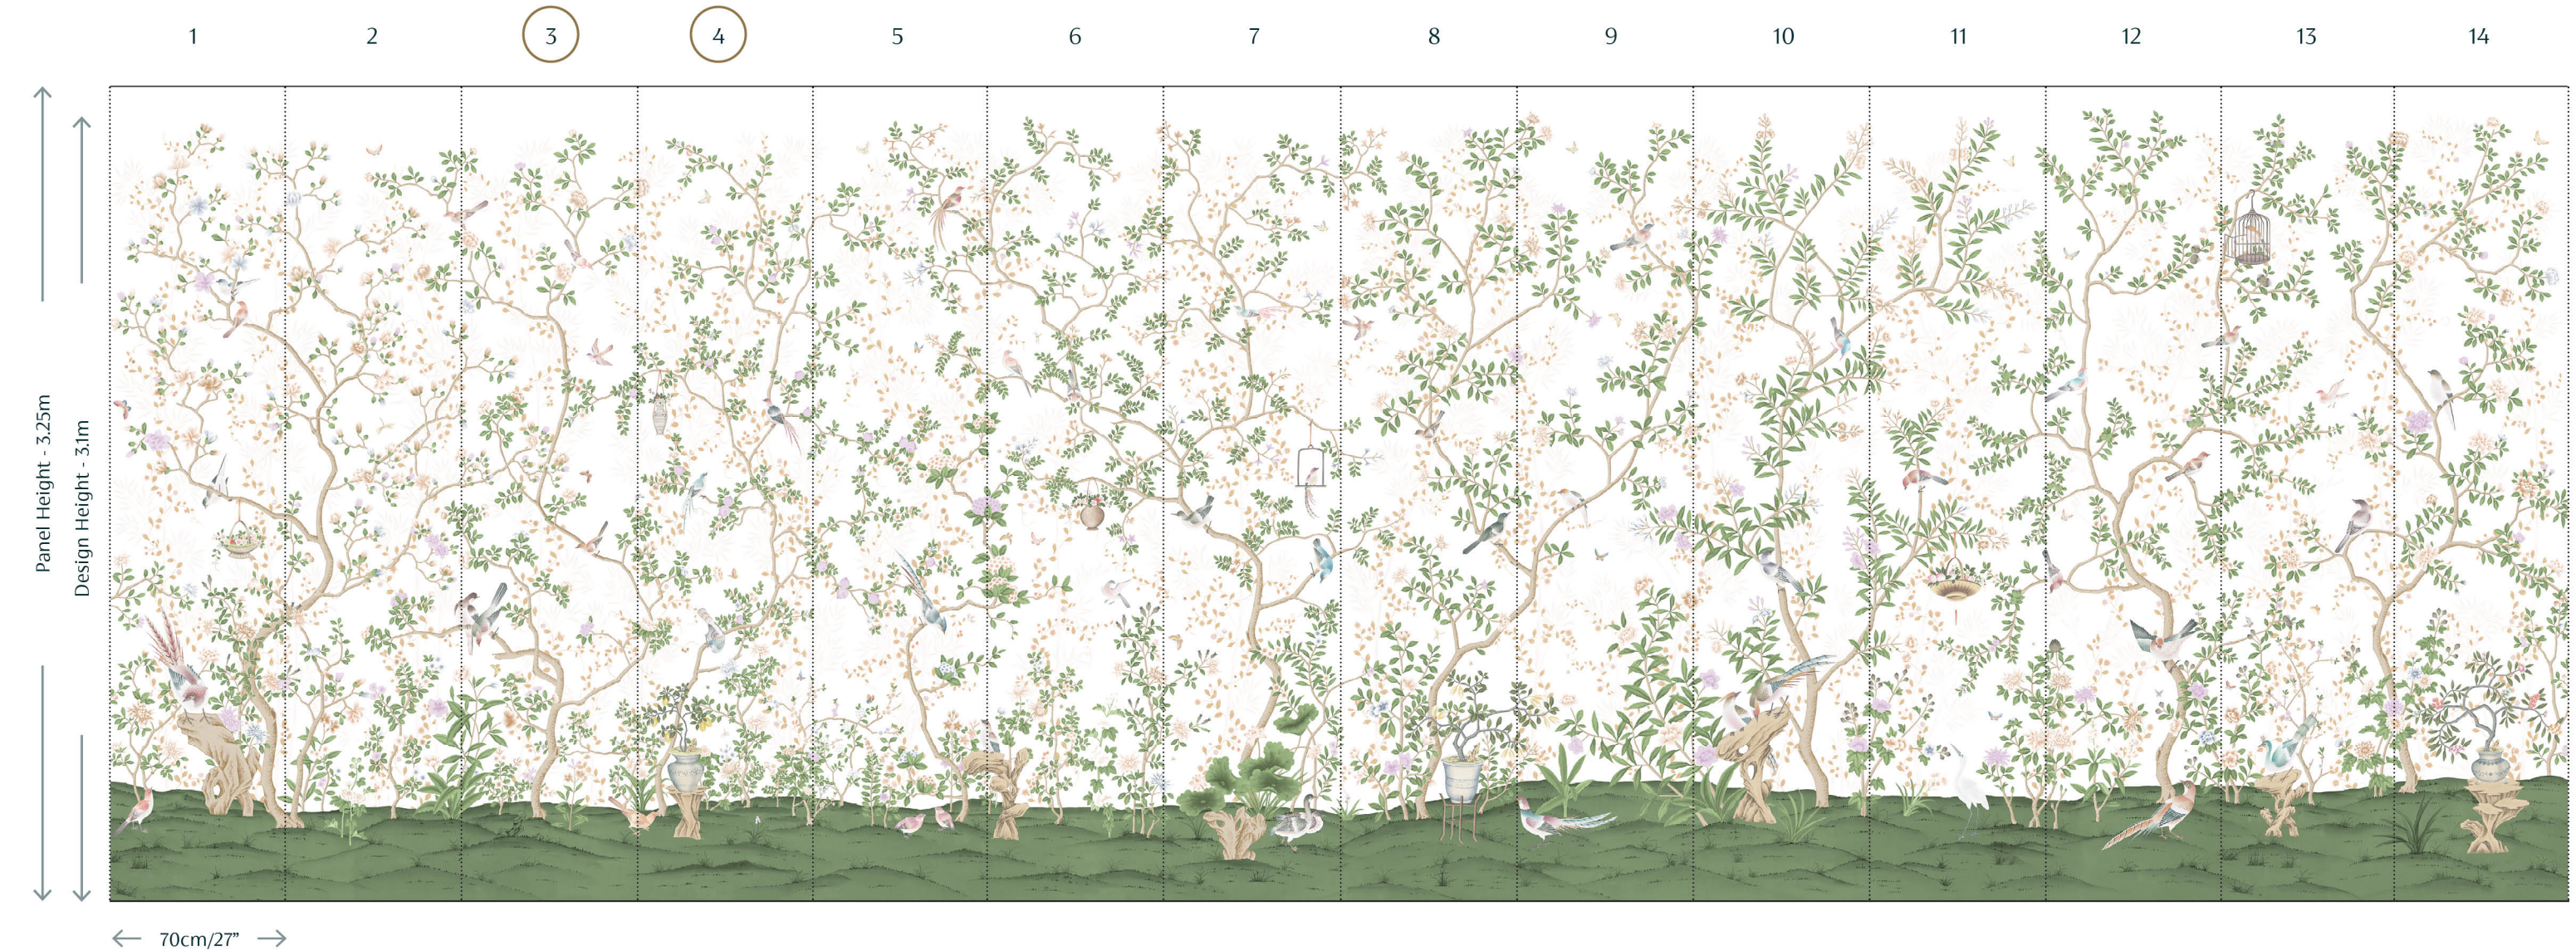

SCAN QR CODE FOR INSTALLATION GUIDE

FROMENTAL

DESIGN: MILLEFLEURS

COLOURWAY: PASTEL

PRODUCT CODE: PP017-12SP

PANEL HEIGHT: 3.25M HIGH

LAYOUT: PANORAMIC, 14 PANEL REPEAT

SUPPLIED AS A SERIES OF PANELS ON A ROLL

THIS ROLL CONTAINS PANELS 3 AND 4 WITHIN THE SERIES

SCAN QR CODE FOR INSTALLATION GUIDE

FROMENTAL

DESIGN: MILLEFLEURS

COLOURWAY: PASTEL

PRODUCT CODE: PP017-12SP

PANEL HEIGHT: 3.25M HIGH

LAYOUT: PANORAMIC, 14 PANEL REPEAT

PRODUCT CODE: PP017-12SP

PANEL HEIGHT: 3.25M HIGH

LAYOUT: PANORAMIC, 14 PANEL REPEAT

SUPPLIED AS A SERIES OF PANELS ON A ROLL

THIS ROLL CONTAINS PANELS 9 AND 10 WITHIN THE SERIES

SCAN QR CODE FOR INSTALLATION GUIDE

FROMENTAL

DESIGN: MILLEFLEURS

COLOURWAY: PASTEL

PRODUCT CODE: PP017-12SP

PANEL HEIGHT: 3.25M HIGH

LAYOUT: PANORAMIC, 14 PANEL REPEAT

SUPPLIED AS A SERIES OF PANELS ON A ROLL

THIS ROLL CONTAINS PANELS 11 AND 12 WITHIN THE SERIES