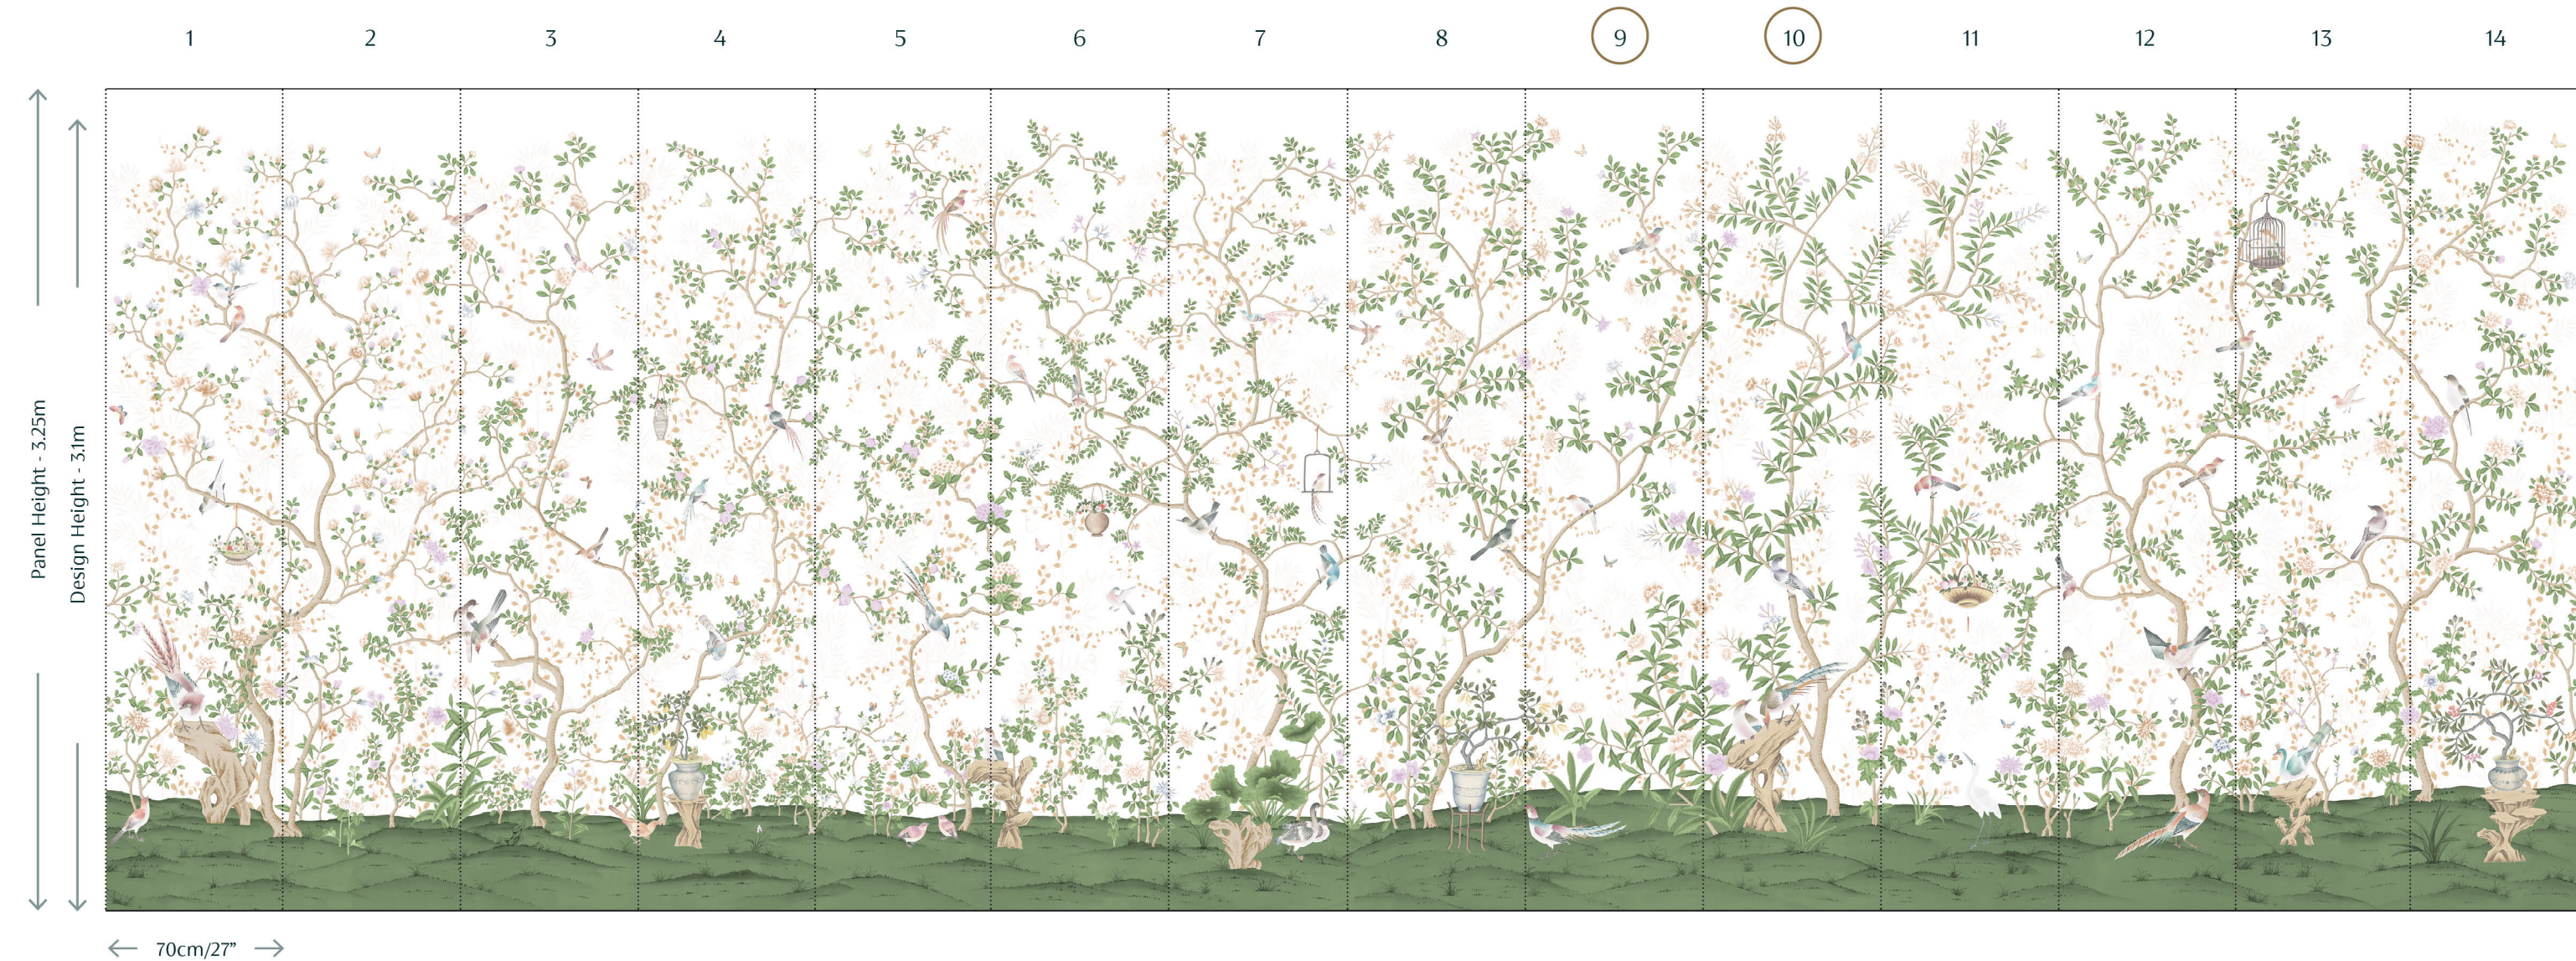

LAYOUT: PANORAMIC, 14 PANEL REPEAT

SUPPLIED AS A SERIES OF PANELS ON A ROLL

THIS ROLL CONTAINS PANELS 7 AND 8 WITHIN THE SERIES

SCAN QR CODE FOR INSTALLATION GUIDE

FROMENTAL

DESIGN: MILLEFLEURS

COLOURWAY: PASTEL

PRODUCT CODE: PP017-12SP

PANEL HEIGHT: 3.25M HIGH

LAYOUT: PANORAMIC, 14 PANEL REPEAT

SUPPLIED AS A SERIES OF PANELS ON A ROLL

THIS ROLL CONTAINS PANELS 9 AND 10 WITHIN THE SERIES

SCAN QR CODE FOR INSTALLATION GUIDE

FROMENTAL

DESIGN: MILLEFLEURS

COLOURWAY: PASTEL

PRODUCT CODE: PP017-12SP

PANEL HEIGHT: 3.25M HIGH

LAYOUT: PANORAMIC, 14 PANEL REPEAT

SUPPLIED AS A SERIES OF PANELS ON A ROLL

THIS ROLL CONTAINS PANELS 11 AND 12 WITHIN THE SERIES

SCAN QR CODE FOR INSTALLATION GUIDE

FROMENTAL

DESIGN: MILLEFLEURS

COLOURWAY: PASTEL

PRODUCT CODE: PP017-12SP

PANEL HEIGHT: 3.25M HIGH

LAYOUT: PANORAMIC, 14 PANEL REPEAT

SUPPLIED AS A SERIES OF PANELS ON A ROLL