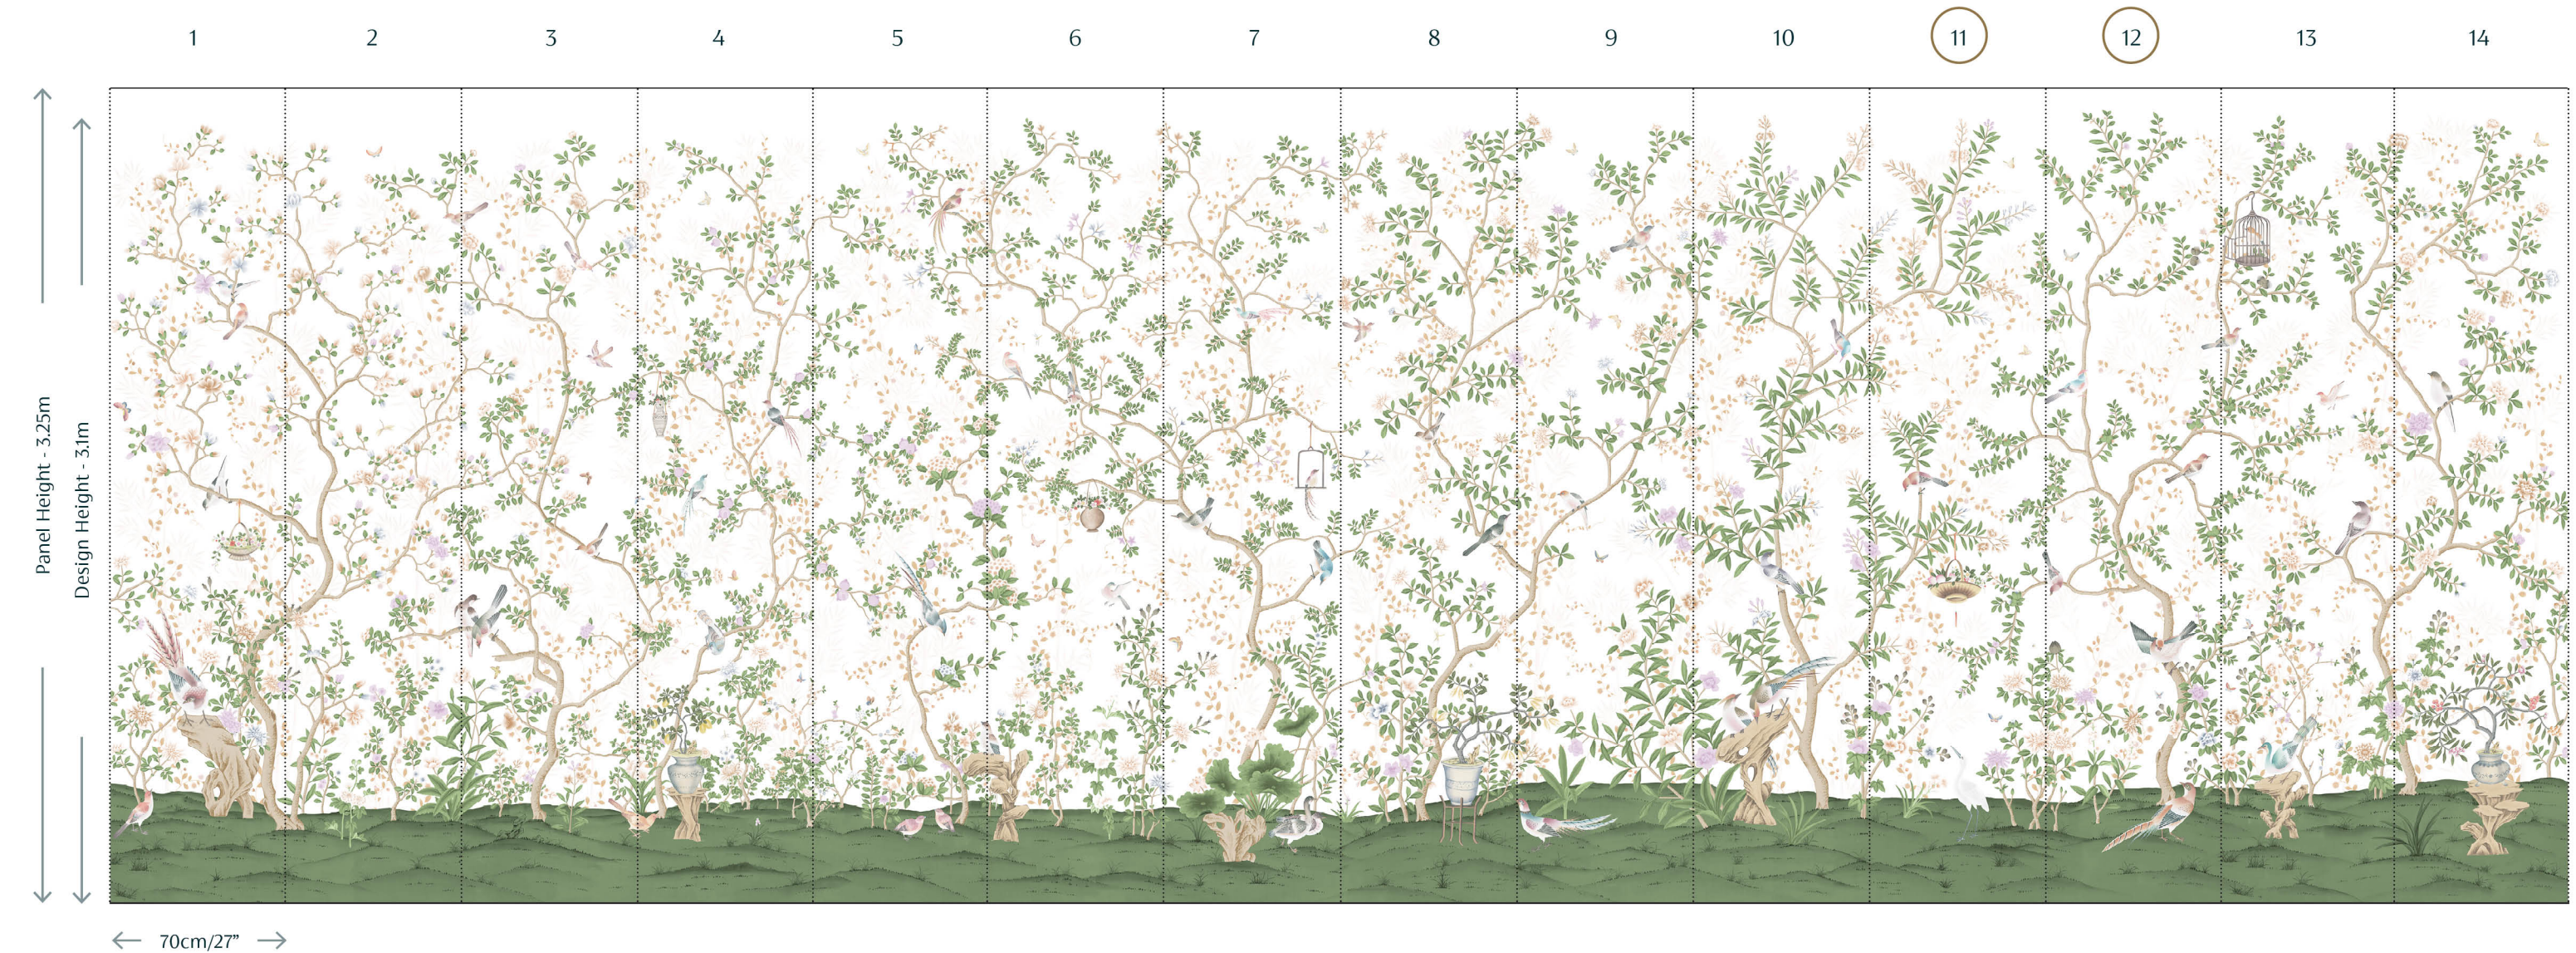

FROMENTAL

DESIGN: MILLEFLEURS

COLOURWAY: PASTEL

PRODUCT CODE: PP017-12SP

PANEL HEIGHT: 3.25M HIGH

LAYOUT: PANORAMIC, 14 PANEL REPEAT

SUPPLIED AS A SERIES OF PANELS ON A ROLL

THIS ROLL CONTAINS PANELS 11 AND 12 WITHIN THE SERIES

SCAN QR CODE FOR INSTALLATION GUIDE

FROMENTAL

DESIGN: MILLEFLEURS

COLOURWAY: PASTEL

PRODUCT CODE: PP017-12SP

PANEL HEIGHT: 3.25M HIGH

LAYOUT: PANORAMIC, 14 PANEL REPEAT

SUPPLIED AS A SERIES OF PANELS ON A ROLL