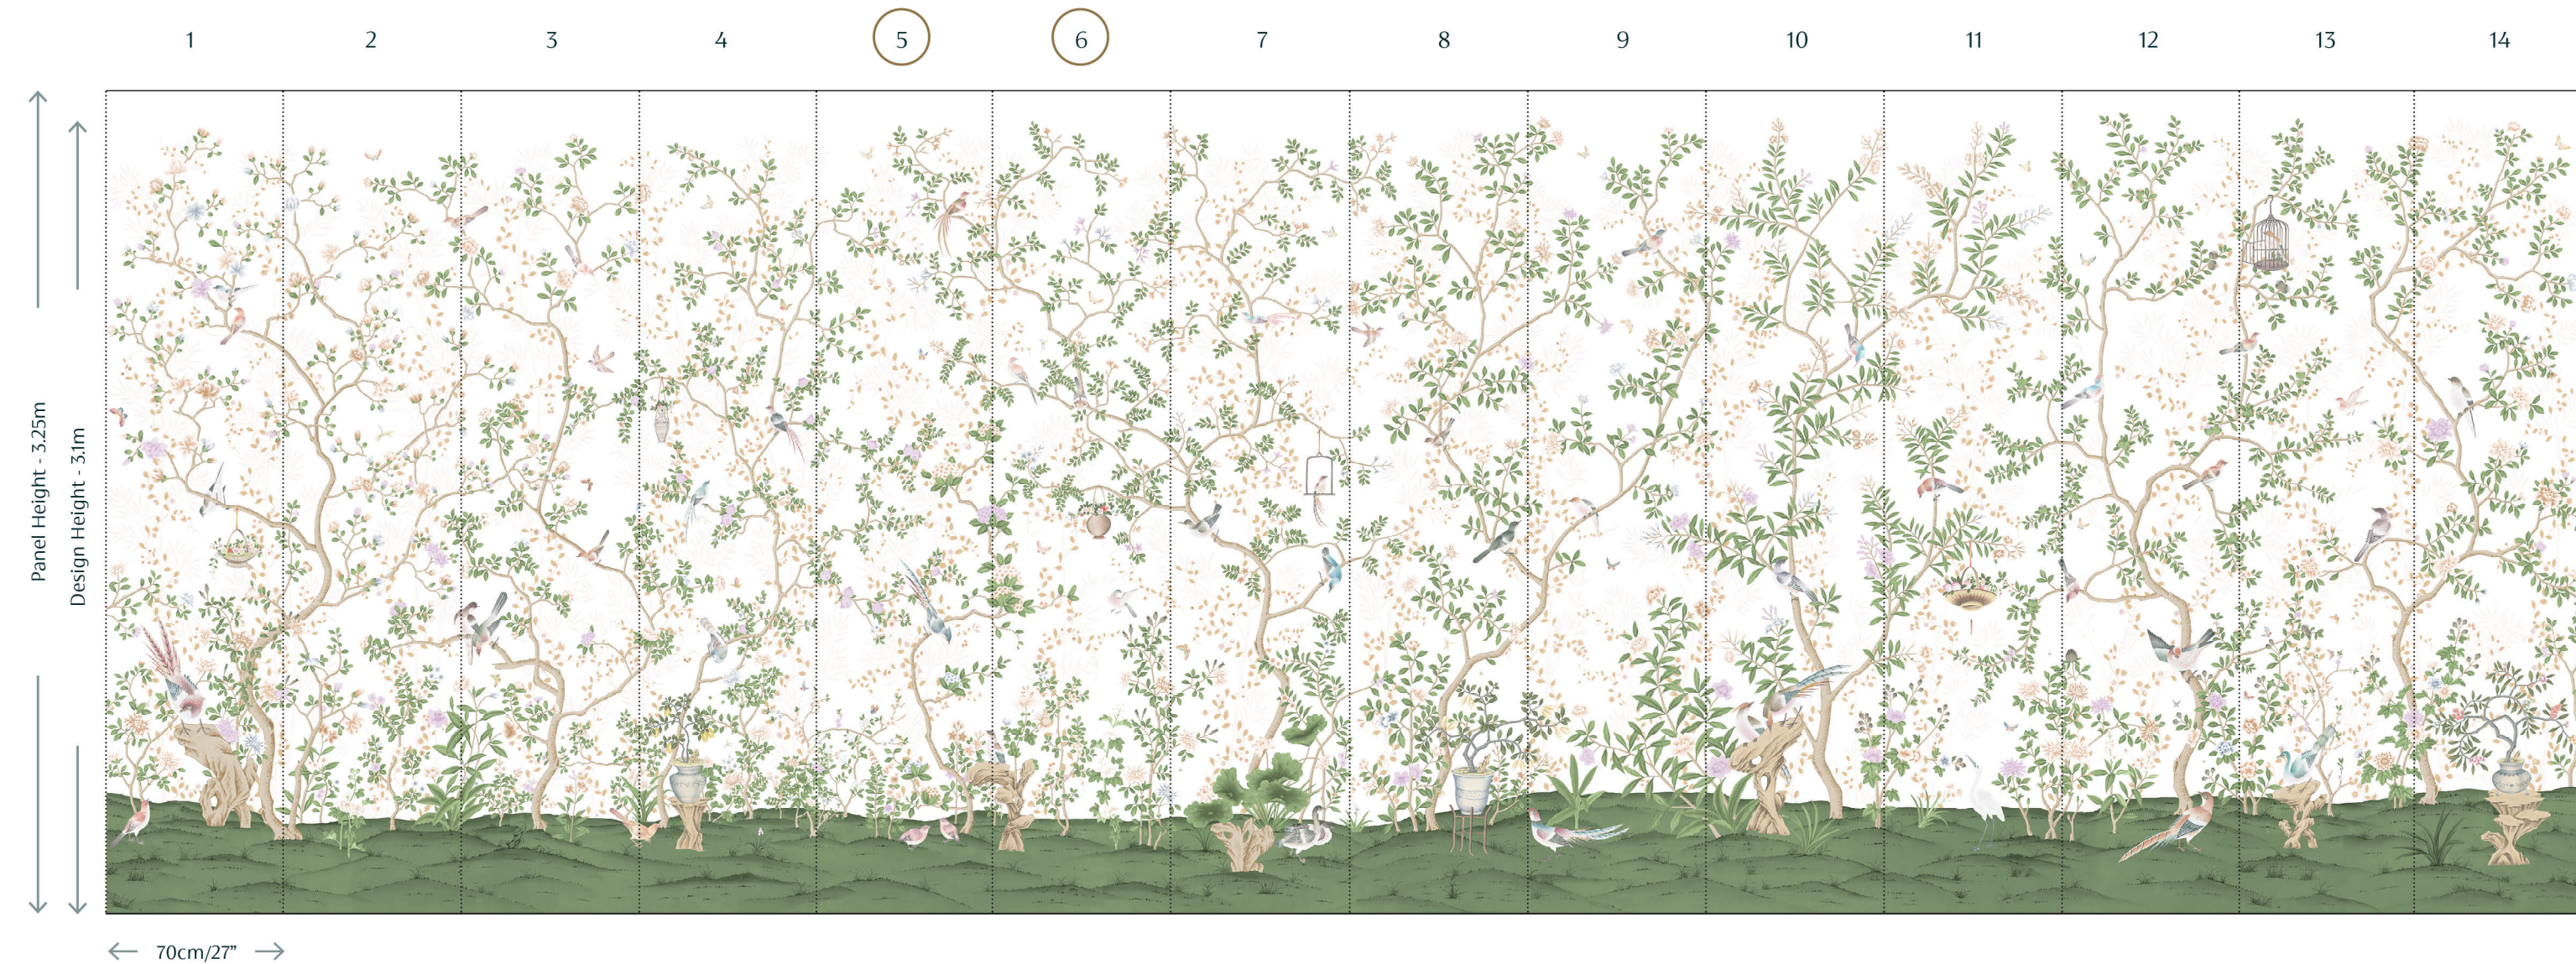

THIS ROLL CONTAINS PANELS 3 AND 4 WITHIN THE SERIES

SCAN QR CODE FOR INSTALLATION GUIDE

FROMENTAL

DESIGN: MILLEFLEURS

COLOURWAY: PASTEL

PRODUCT CODE: PP017-12SP

PANEL HEIGHT: 3.25M HIGH

LAYOUT: PANORAMIC, 14 PANEL REPEAT

SUPPLIED AS A SERIES OF PANELS ON A ROLL

THIS ROLL CONTAINS PANELS 5 AND 6 WITHIN THE SERIES

SCAN QR CODE FOR INSTALLATION GUIDE

FROMENTAL

DESIGN: MILLEFLEURS

COLOURWAY: PASTEL

PRODUCT CODE: PP017-12SP

PANEL HEIGHT: 3.25M HIGH

PRODUCT CODE: PP017-12SP

PANEL HEIGHT: 3.25M HIGH

LAYOUT: PANORAMIC, 14 PANEL REPEAT

SUPPLIED AS A SERIES OF PANELS ON A ROLL

THIS ROLL CONTAINS PANELS 9 AND 10 WITHIN THE SERIES

SCAN QR CODE FOR INSTALLATION GUIDE

FROMENTAL

DESIGN: MILLEFLEURS

COLOURWAY: PASTEL

PRODUCT CODE: PP017-12SP

PANEL HEIGHT: 3.25M HIGH

LAYOUT: PANORAMIC, 14 PANEL REPEAT

SUPPLIED AS A SERIES OF PANELS ON A ROLL

THIS ROLL CONTAINS PANELS 11 AND 12 WITHIN THE SERIES