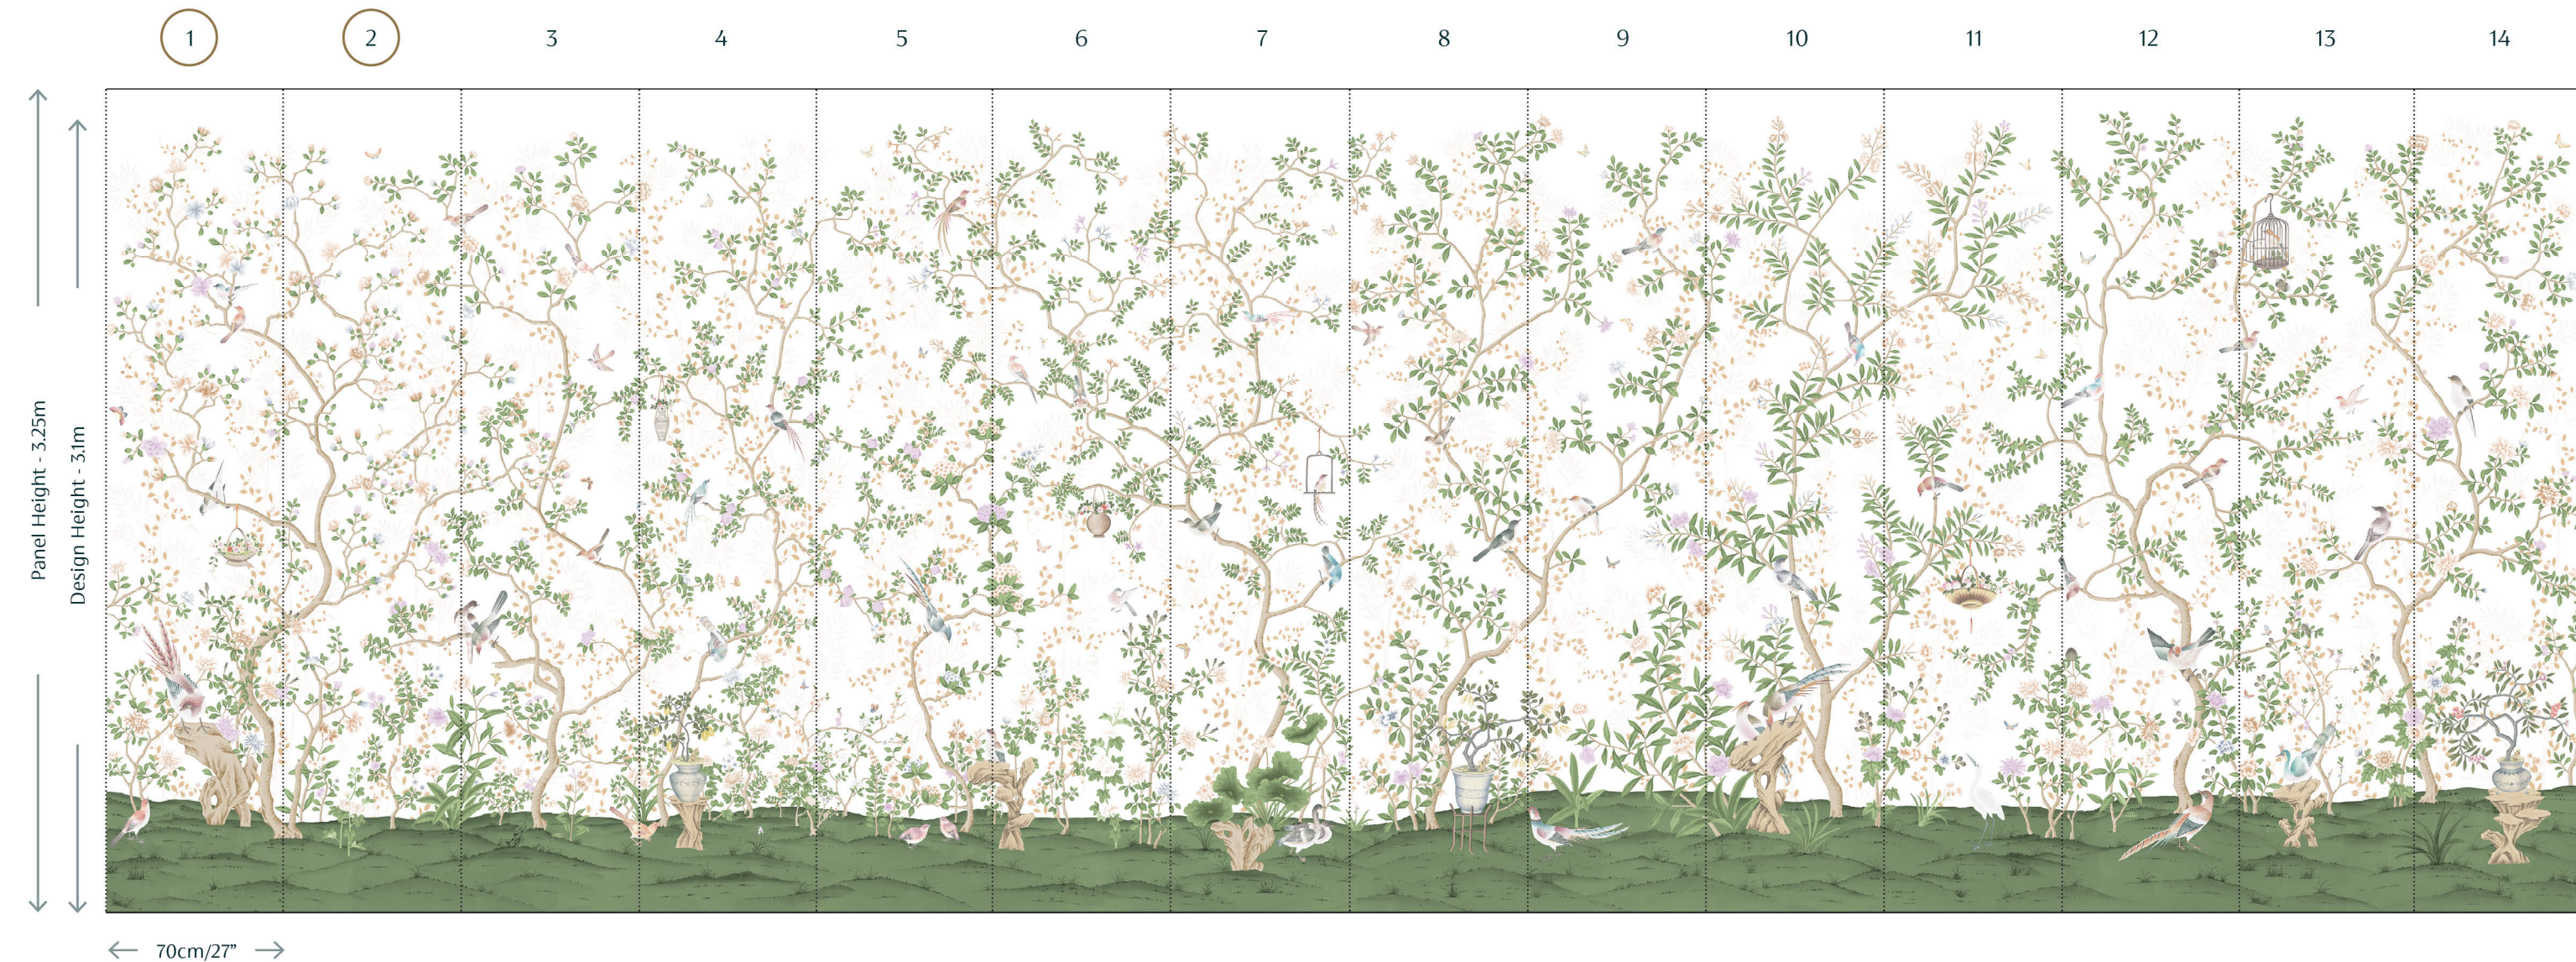

FROMENTAL

DESIGN: MILLEFLEURS

COLOURWAY: PASTEL

PRODUCT CODE: PP017-12SP

PANEL HEIGHT: 3.25M HIGH

LAYOUT: PANORAMIC, 14 PANEL REPEAT

SUPPLIED AS A SERIES OF PANELS ON A ROLL

THIS ROLL CONTAINS PANELS 1 AND 2 WITHIN THE SERIES

SCAN QR CODE FOR INSTALLATION GUIDE