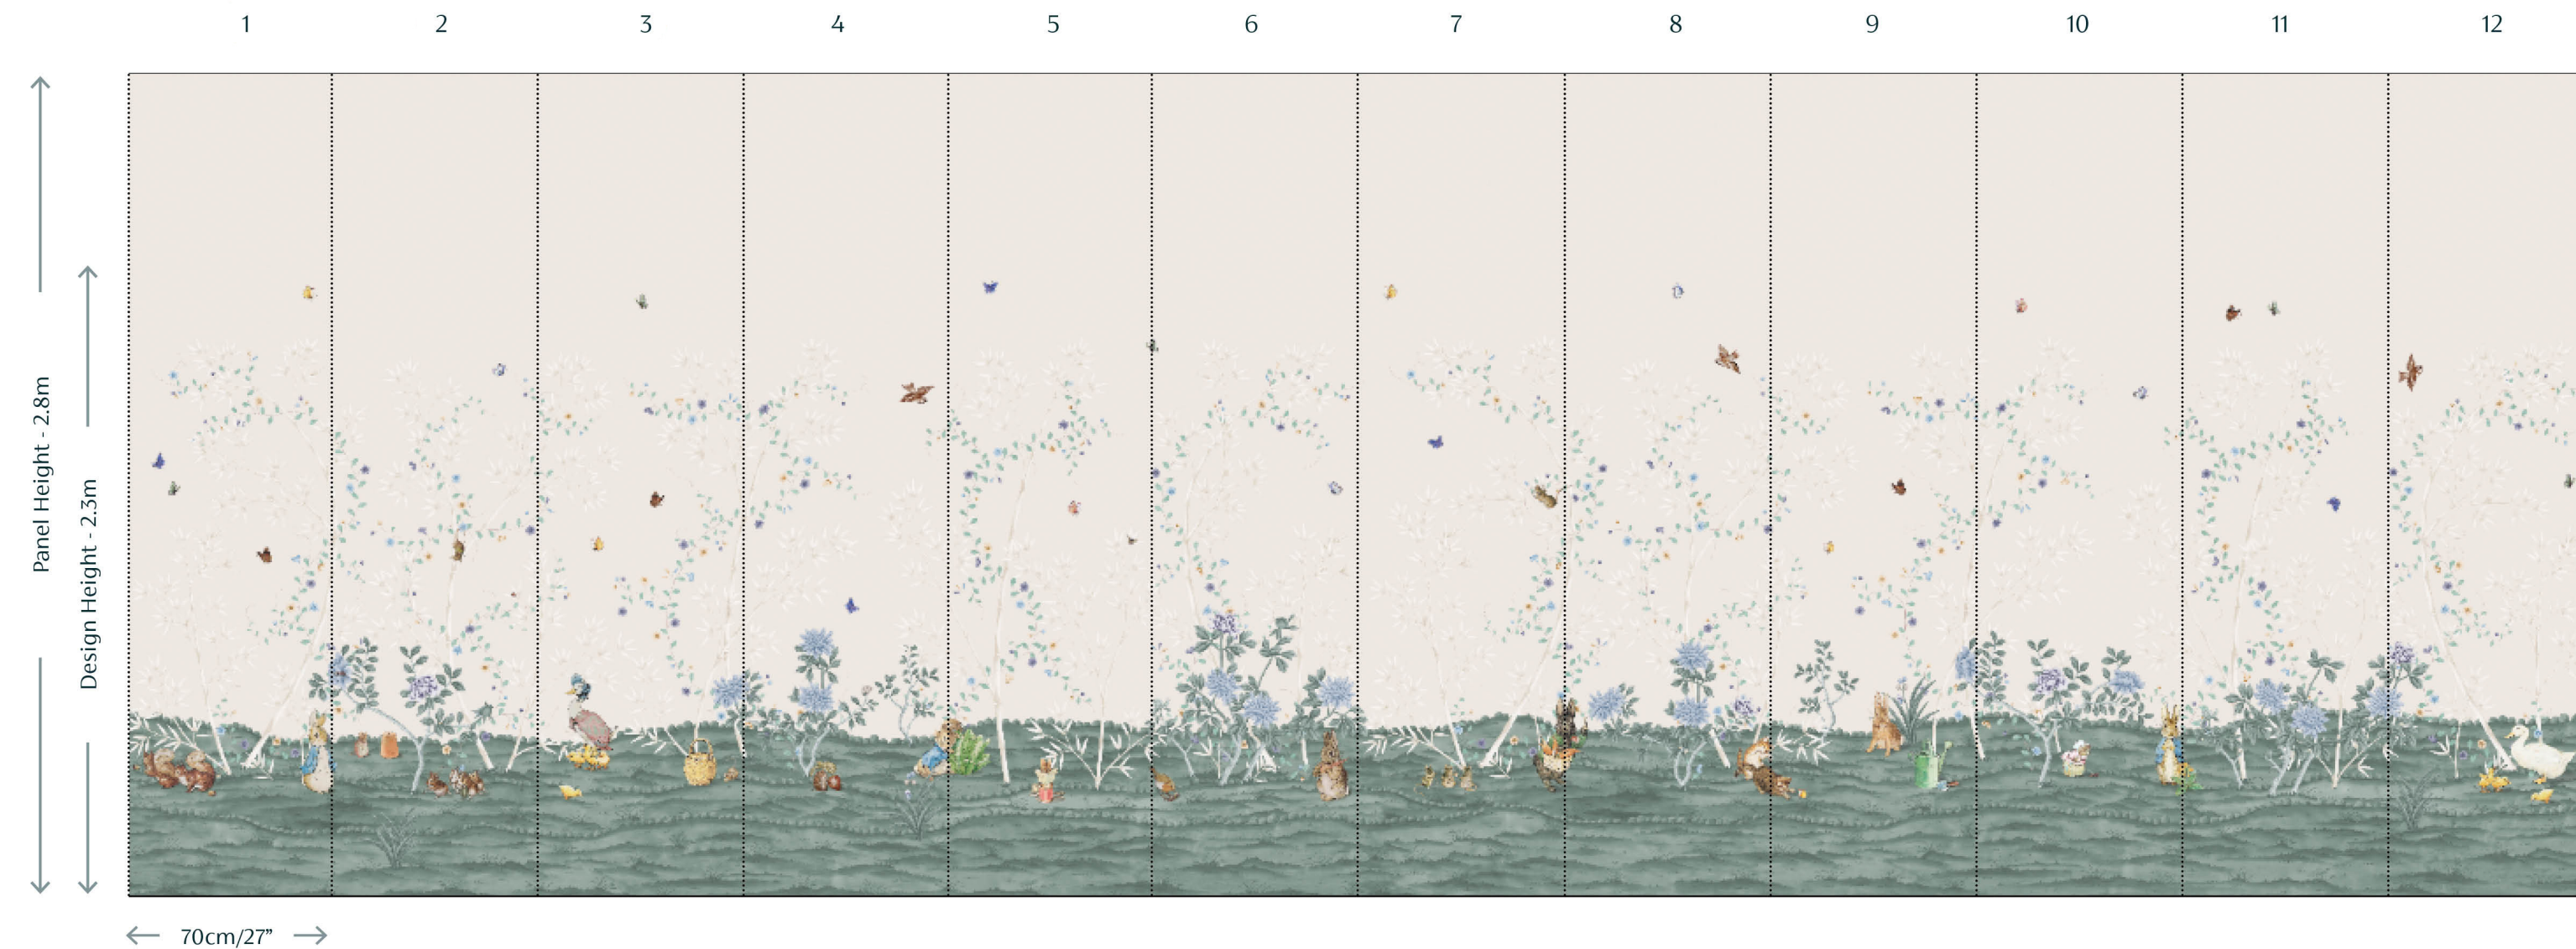

FROMENTAL

DESIGN: **PETER RABBIT™**

COLOURWAY: BELTON HOUSE

PRODUCT CODE: BP001-05SP-A

SET A: 2.3M HIGH

LAYOUT: PANORAMIC, 12 PANEL REPEAT

SUPPLIED AS A SERIES OF PANELS ON A ROLL

FROMENTAL

DESIGN: **PETER RABBIT™**

COLOURWAY: BELTON HOUSE

PRODUCT CODE: BP001-05SP-B

SET B: 2.8M HIGH

LAYOUT: PANORAMIC, 12 PANEL REPEAT

SUPPLIED AS A SERIES OF PANELS ON A ROLL

FROMENTAL

DESIGN: **PETER RABBIT™**

COLOURWAY: BELTON HOUSE

PRODUCT CODE: BP001-05SP-C

SET C: 3.5M HIGH

LAYOUT: PANORAMIC, 12 PANEL REPEAT

SUPPLIED AS A SERIES OF PANELS ON A ROLL