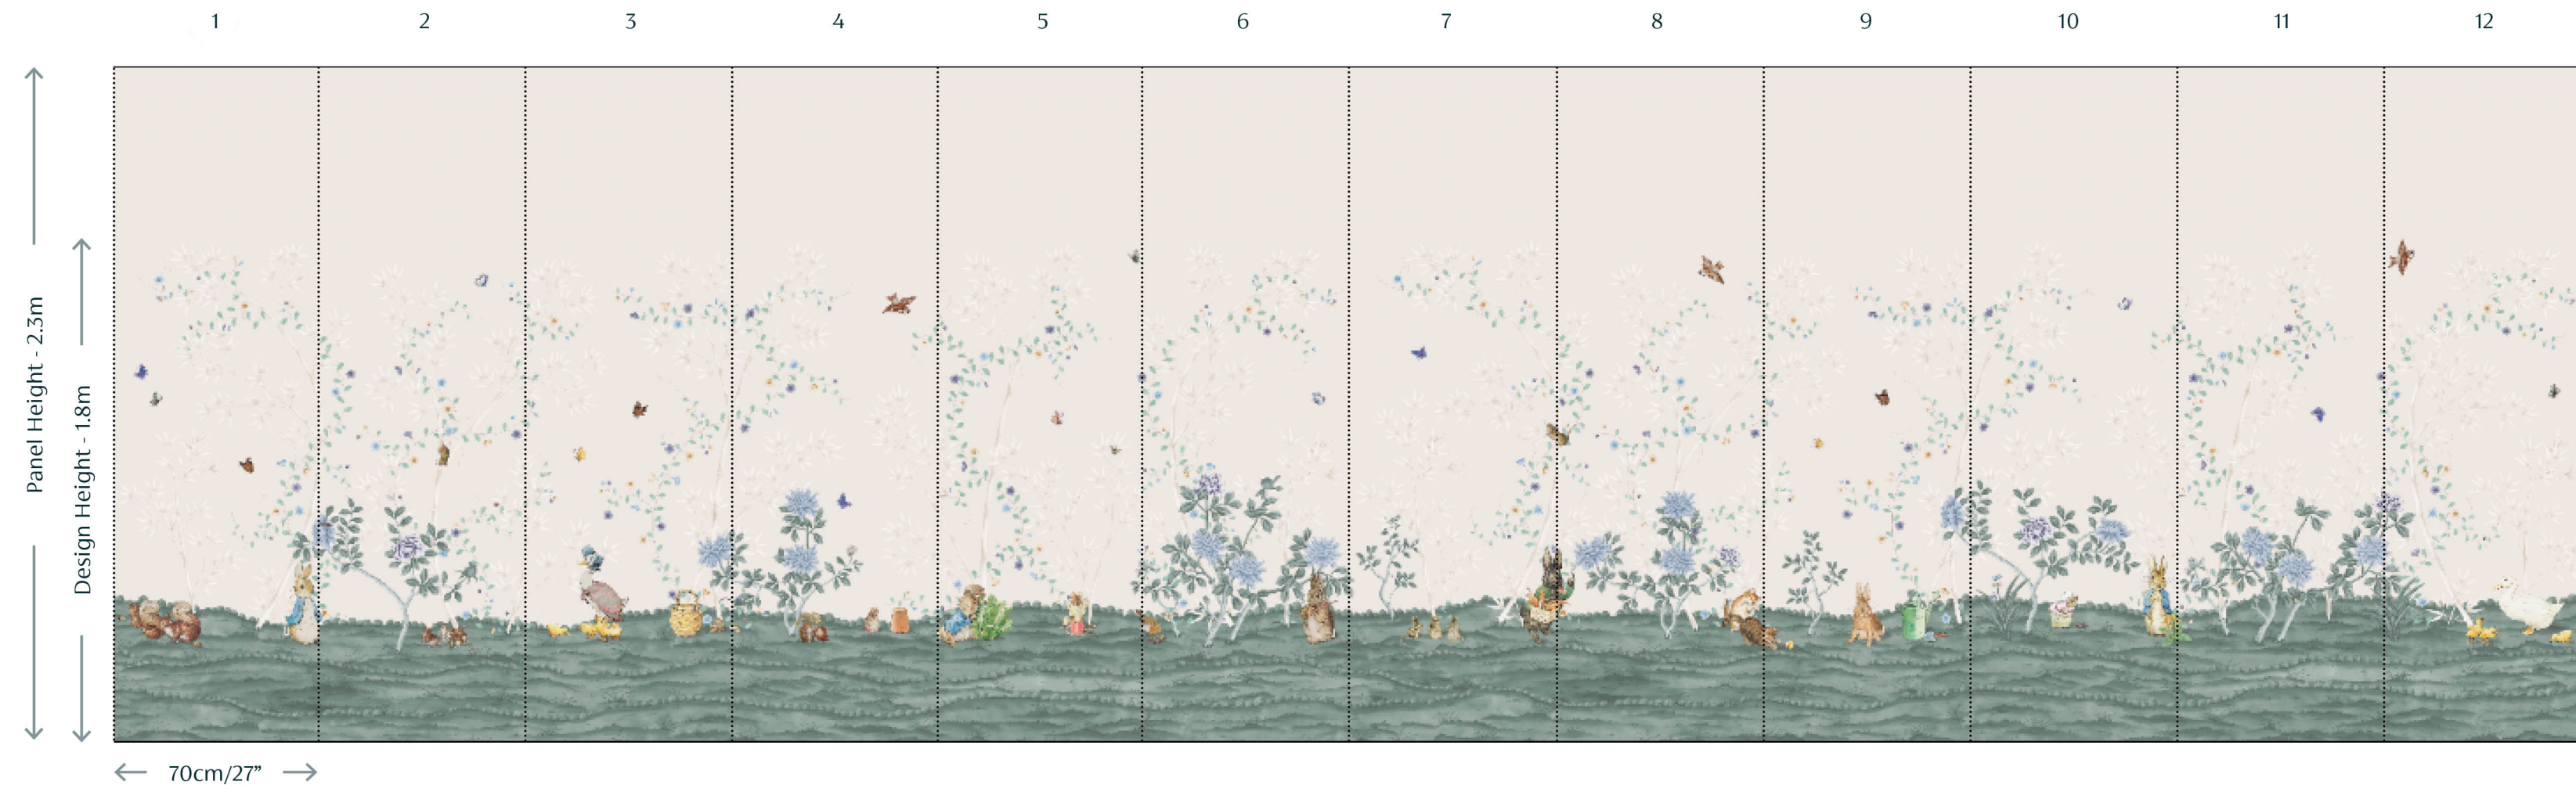

FROMENTAL

DESIGN: **PETER RABBIT™**

COLOURWAY: BELTON HOUSE

PRODUCT CODE: BP001-05SP-A

SET A: 2.3M HIGH

LAYOUT: PANORAMIC, 12 PANEL REPEAT

SUPPLIED AS A SERIES OF PANELS ON A ROLL

FROMENTAL

DESIGN: **PETER RABBIT™**

COLOURWAY: BELTON HOUSE

PRODUCT CODE: BP001-05SP-B

SET B: 2.8M HIGH

LAYOUT: PANORAMIC, 12 PANEL REPEAT

SUPPLIED AS A SERIES OF PANELS ON A ROLL

FROMENTAL

DESIGN: **PETER RABBIT™**

COLOURWAY: BELTON HOUSE

PRODUCT CODE: BP001-05SP-C

SET C: 3.5M HIGH

LAYOUT: PANORAMIC, 12 PANEL REPEAT

SUPPLIED AS A SERIES OF PANELS ON A ROLL