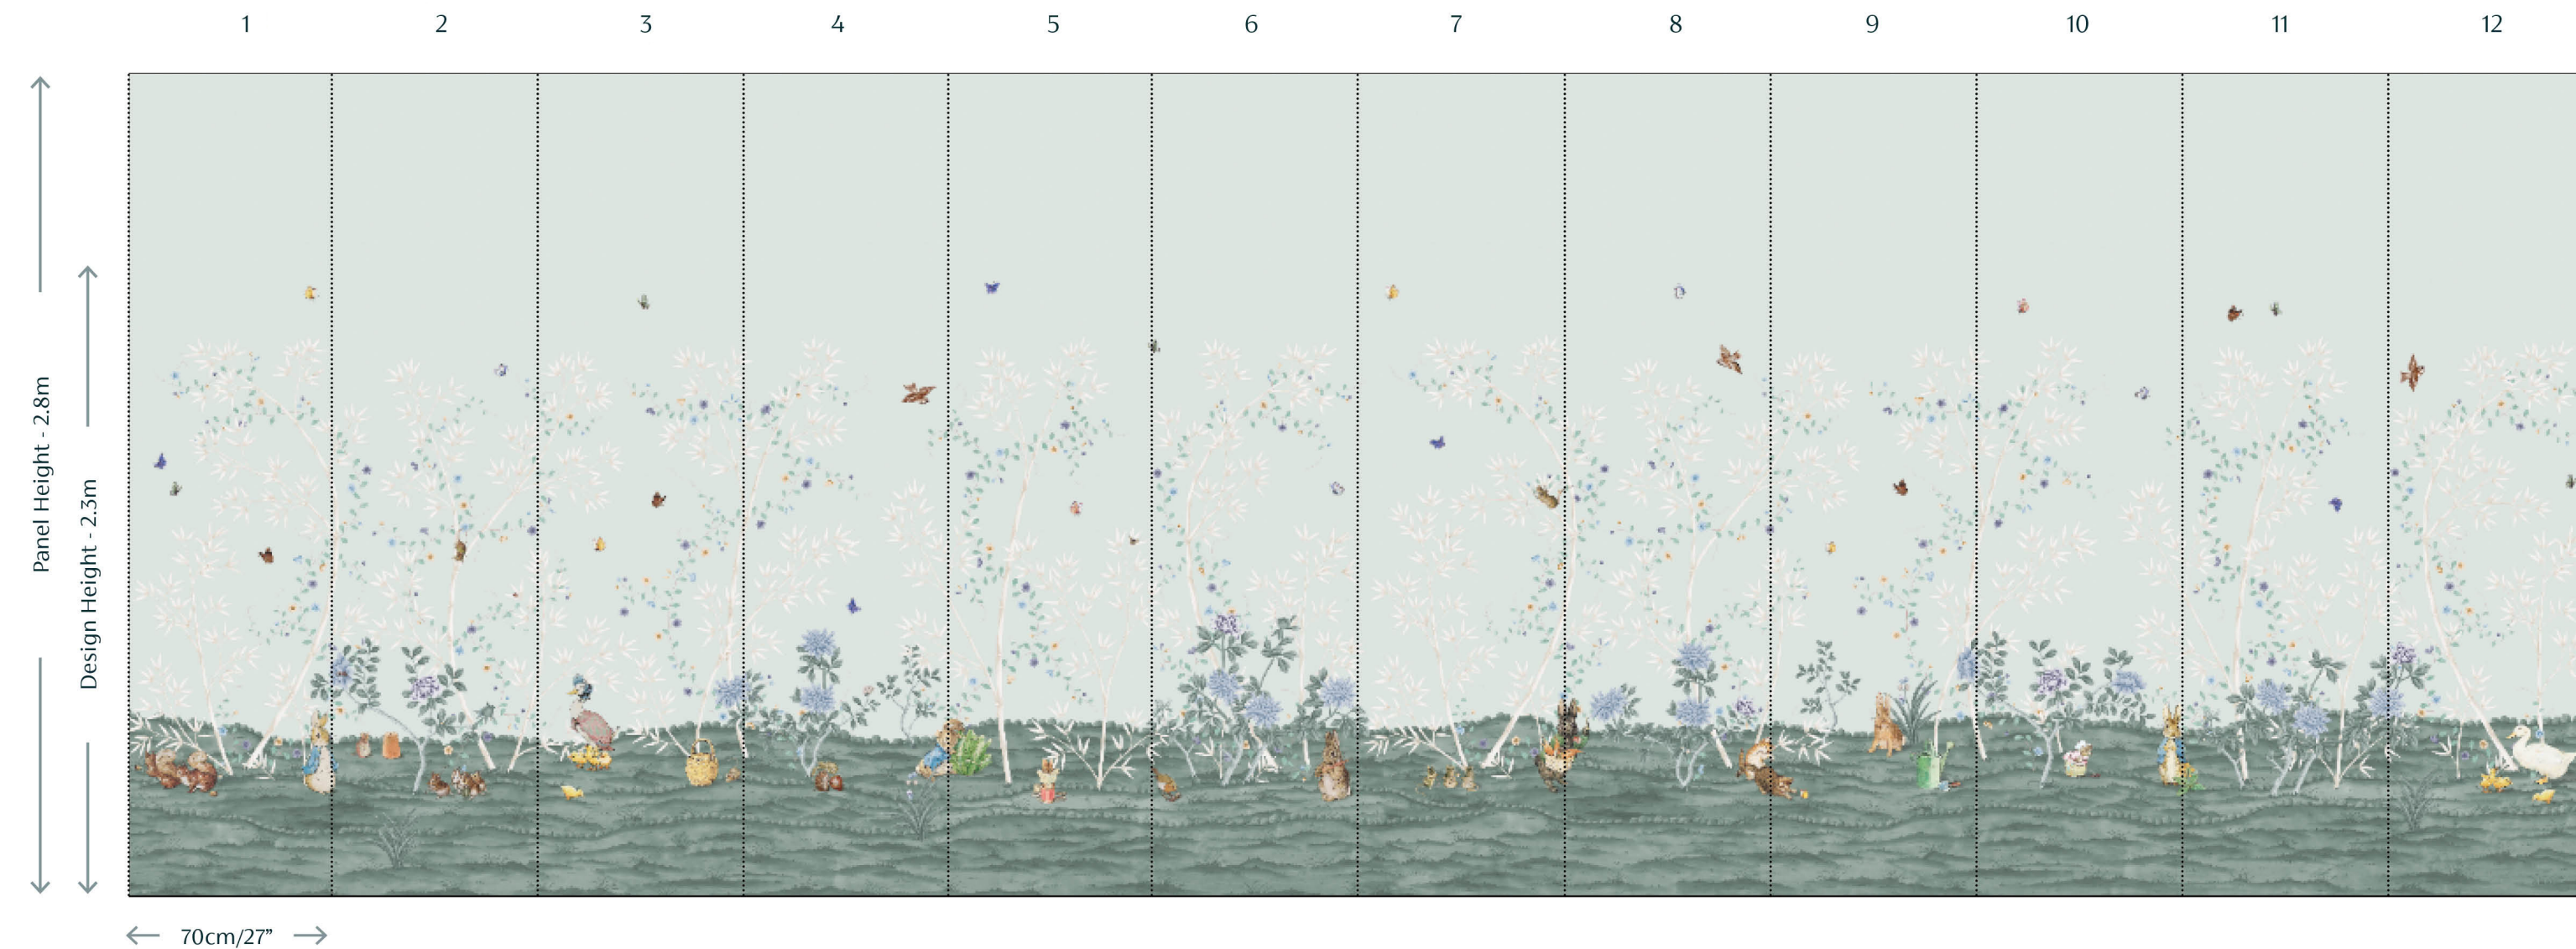

FROMENTAL

DESIGN: **PETER RABBIT™**

COLOURWAY: FELBRIGG GARDENS

PRODUCT CODE: BP001-03SP-A

SET A: 2.3M HIGH

LAYOUT: PANORAMIC, 12 PANEL REPEAT

SUPPLIED AS A SERIES OF PANELS ON A ROLL

FROMENTAL

DESIGN: **PETER RABBIT™**

COLOURWAY: FELBRIGG GARDENS

PRODUCT CODE: BP001-03SP-B

SET B: 2.8M HIGH

LAYOUT: PANORAMIC, 12 PANEL REPEAT

SUPPLIED AS A SERIES OF PANELS ON A ROLL

FROMENTAL

DESIGN: **PETER RABBIT™**

COLOURWAY: FELBRIGG GARDENS

PRODUCT CODE: BP001-03SP-C

SET C: 3.5M HIGH

LAYOUT: PANORAMIC, 12 PANEL REPEAT

SUPPLIED AS A SERIES OF PANELS ON A ROLL