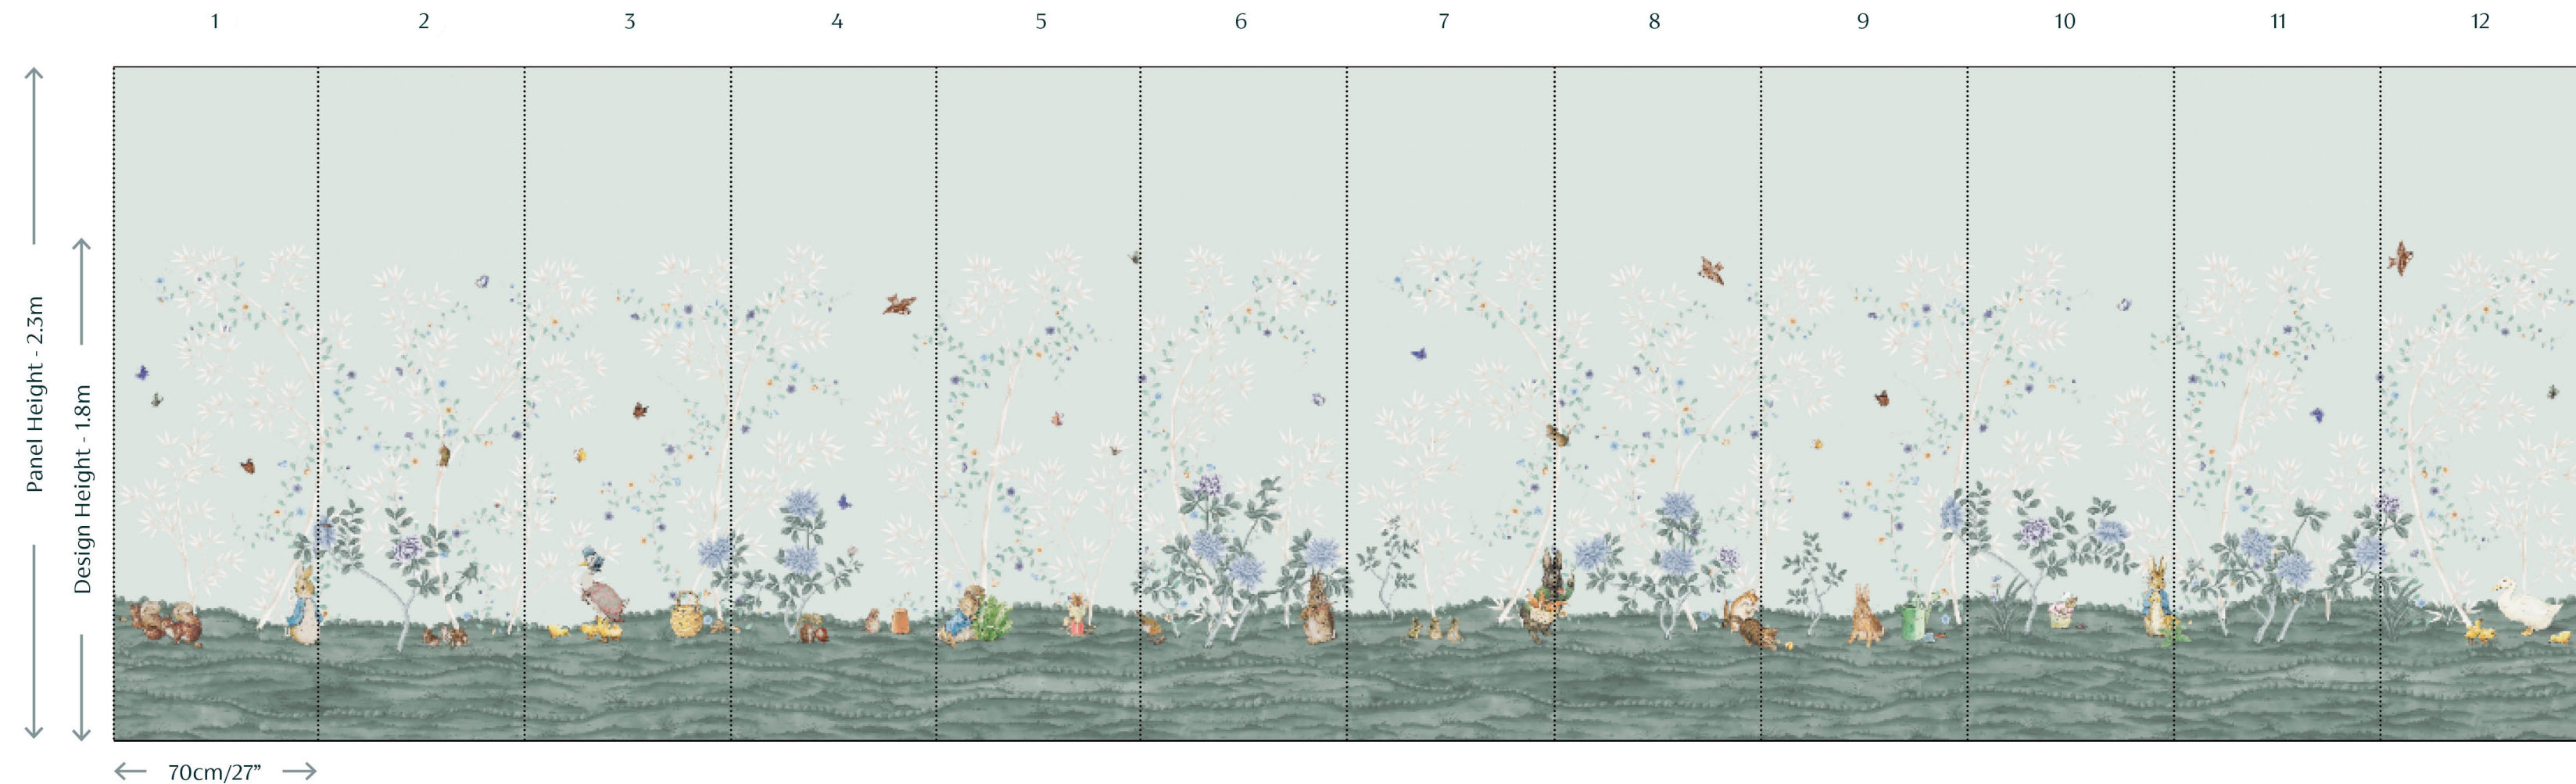

FROMENTAL

DESIGN: **PETER RABBIT™**

COLOURWAY: FELBRIGG GARDENS

PRODUCT CODE: BP001-03SP-A

SET A: 2.3M HIGH

LAYOUT: PANORAMIC, 12 PANEL REPEAT

SUPPLIED AS A SERIES OF PANELS ON A ROLL

FROMENTAL

DESIGN: **PETER RABBIT™**

COLOURWAY: FELBRIGG GARDENS

PRODUCT CODE: BP001-03SP-B

SET B: 2.8M HIGH

LAYOUT: PANORAMIC, 12 PANEL REPEAT

SUPPLIED AS A SERIES OF PANELS ON A ROLL

FROMENTAL

DESIGN: **PETER RABBIT™**

COLOURWAY: FELBRIGG GARDENS

PRODUCT CODE: BP001-03SP-C

SET C: 3.5M HIGH

LAYOUT: PANORAMIC, 12 PANEL REPEAT

SUPPLIED AS A SERIES OF PANELS ON A ROLL