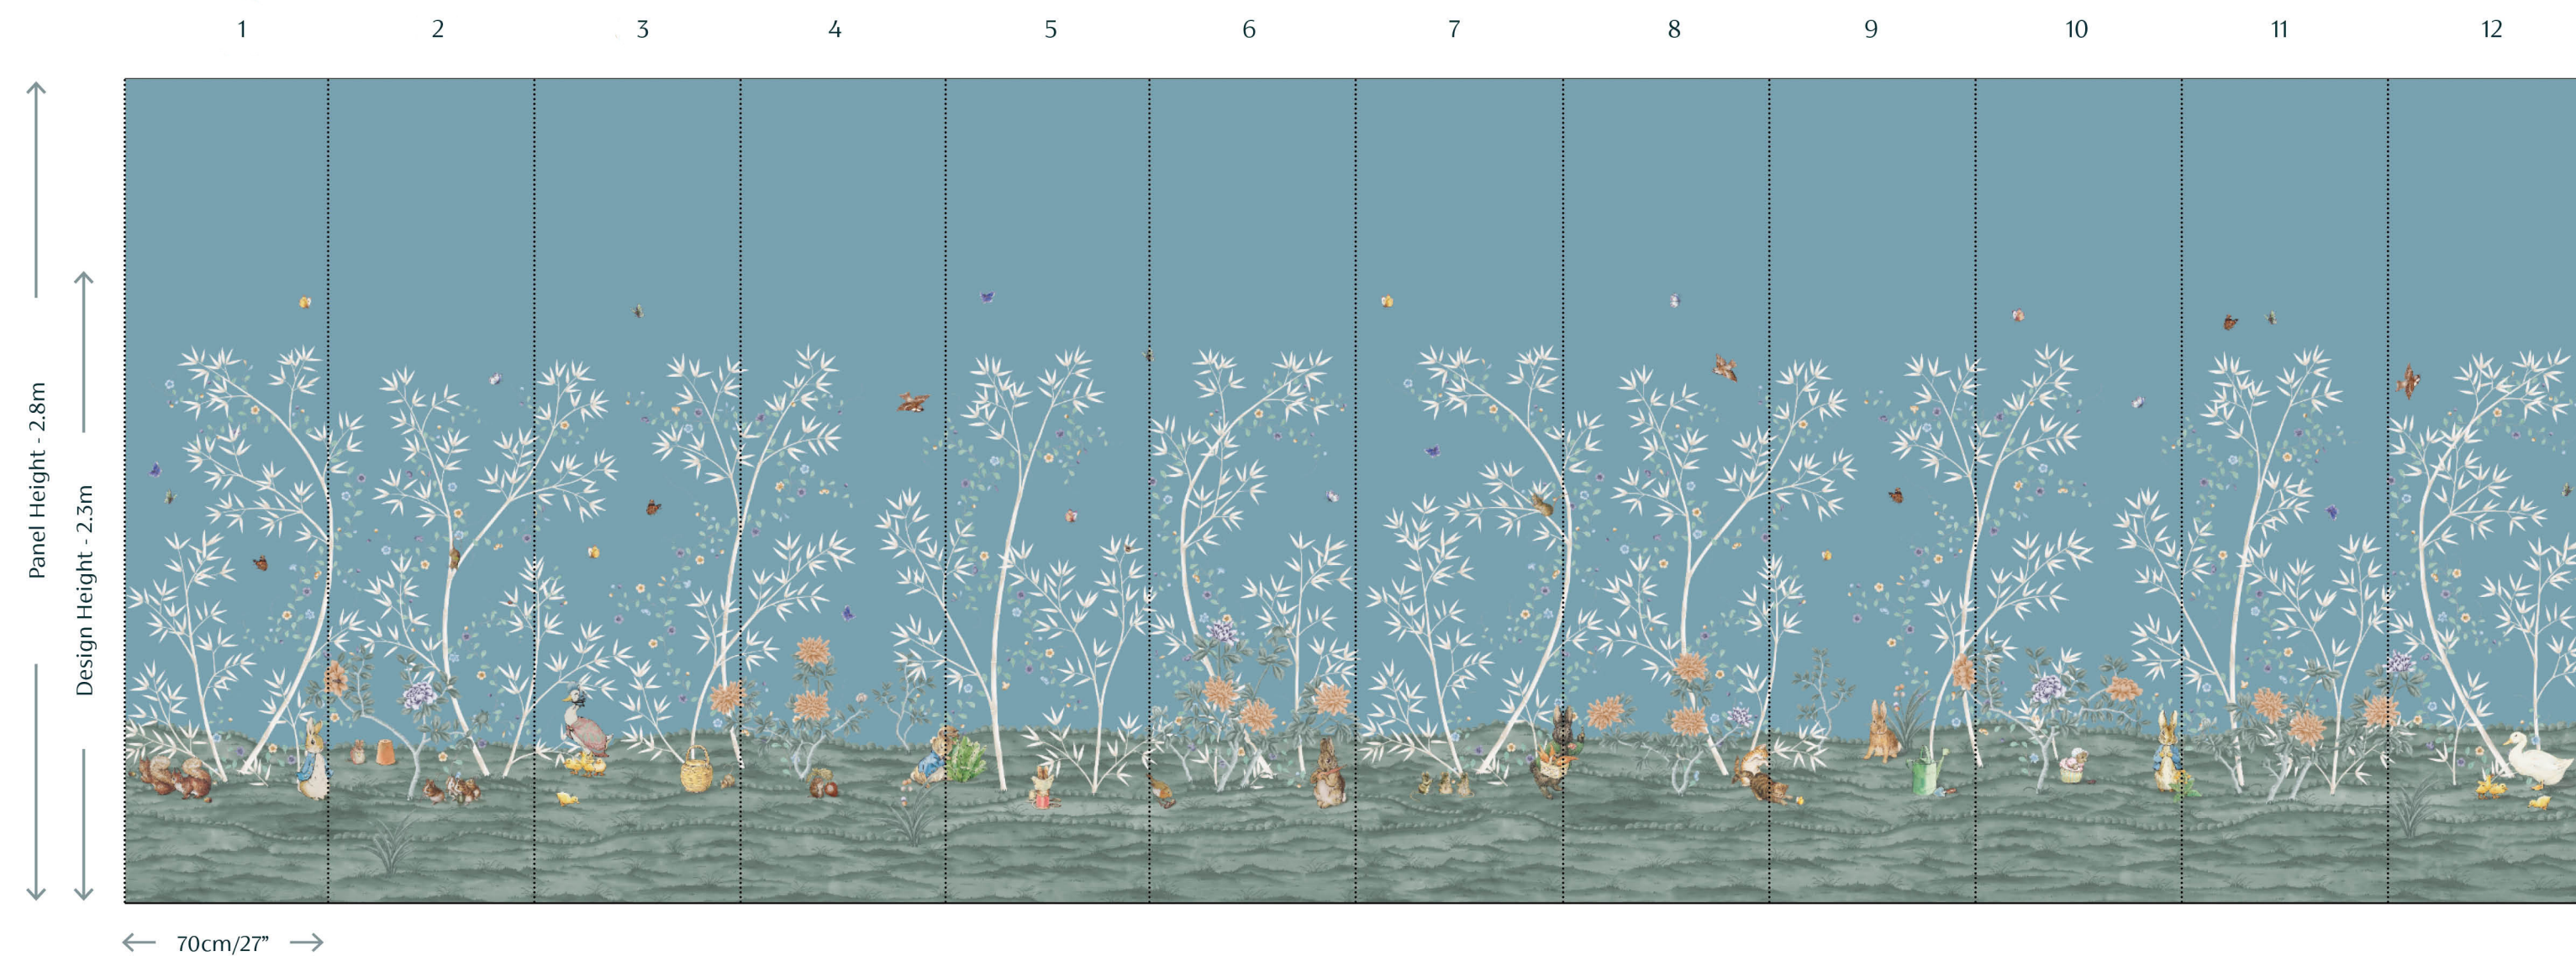

FROMENTAL

DESIGN: **PETER RABBIT™**

COLOURWAY: HILL TOP BLUE

PRODUCT CODE: BP001-01SP-A

SET A: 2.3M HIGH

LAYOUT: PANORAMIC, 12 PANEL REPEAT

SUPPLIED AS A SERIES OF PANELS ON A ROLL

FROMENTAL

DESIGN: **PETER RABBIT™**

COLOURWAY: HILL TOP BLUE

PRODUCT CODE: BP001-01SP-B

SET B: 2.8M HIGH

LAYOUT: PANORAMIC, 12 PANEL REPEAT

SUPPLIED AS A SERIES OF PANELS ON A ROLL

FROMENTAL

DESIGN: **PETER RABBIT™**

COLOURWAY: HILL TOP BLUE

PRODUCT CODE: BP001-01SP-C

SET C: 3.5M HIGH

LAYOUT: PANORAMIC, 12 PANEL REPEAT

SUPPLIED AS A SERIES OF PANELS ON A ROLL