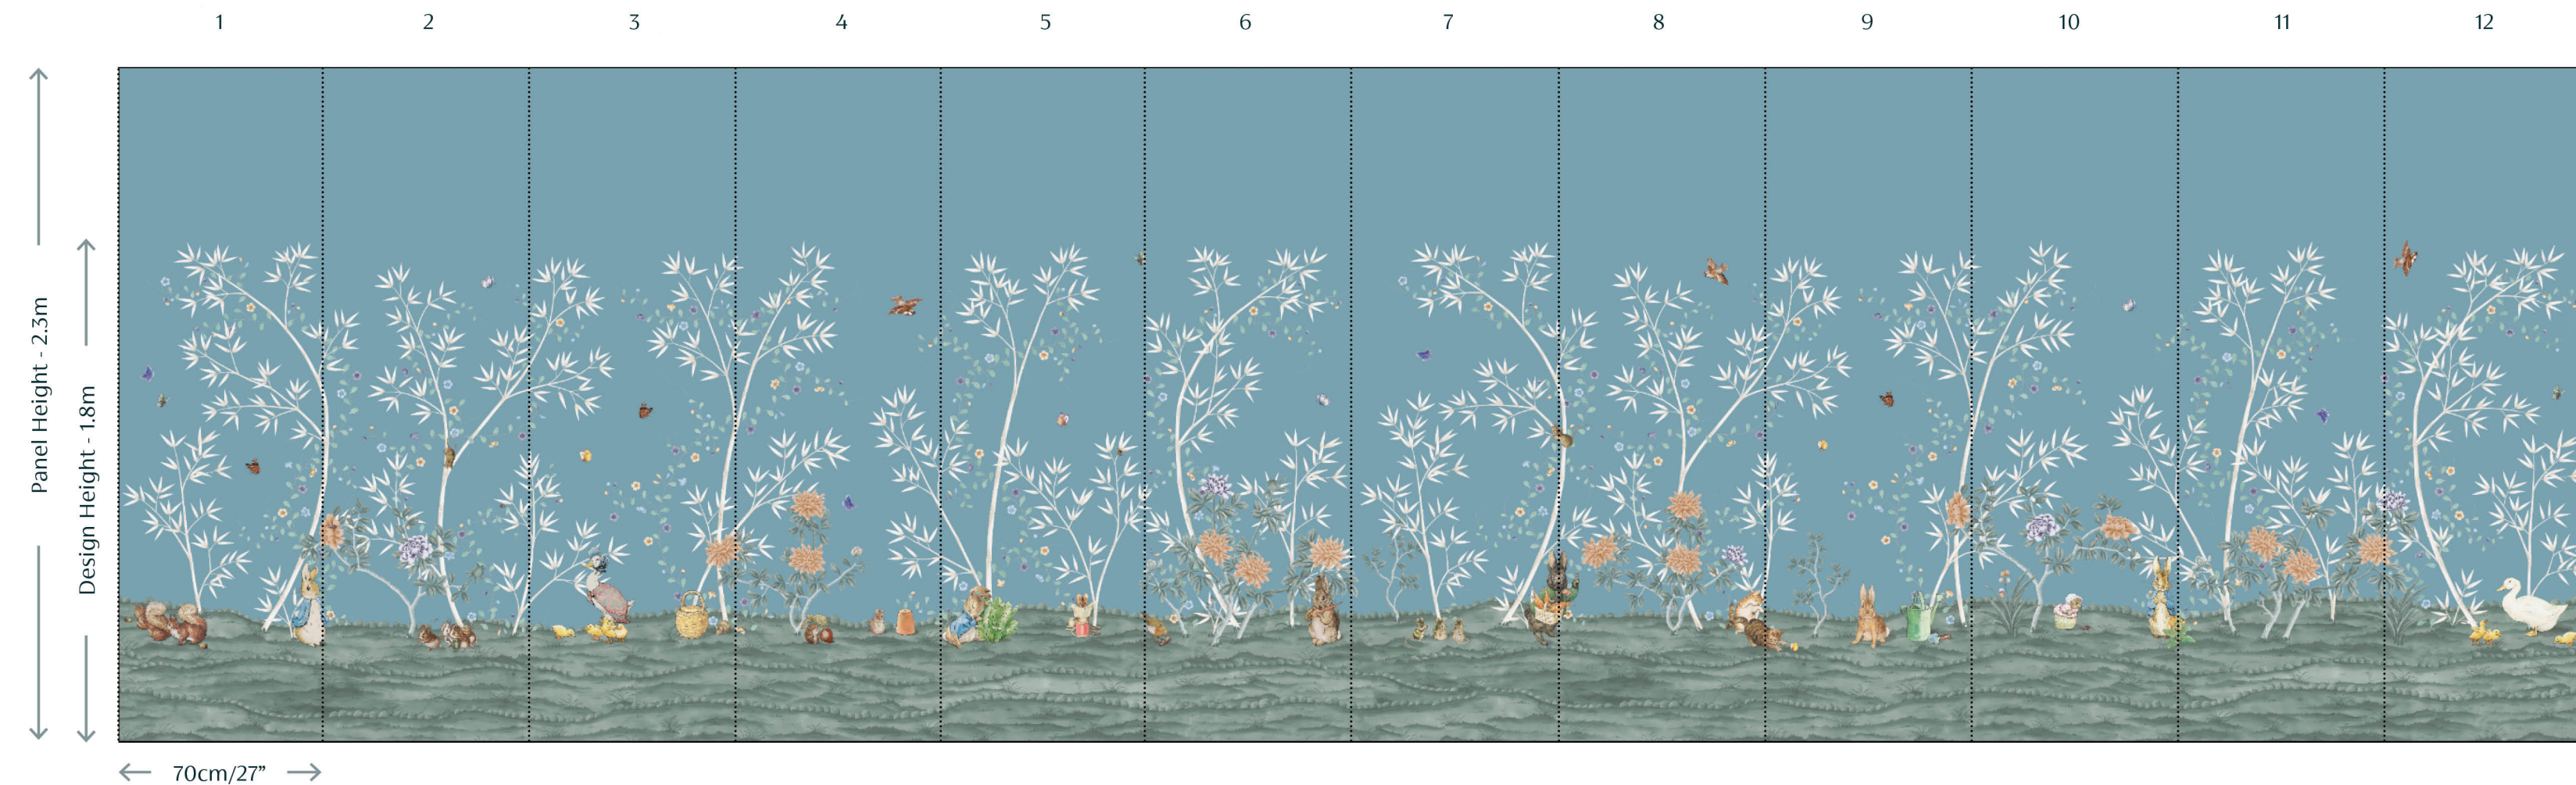

FROMENTAL

DESIGN: **PETER RABBIT™**

COLOURWAY: HILL TOP BLUE

PRODUCT CODE: BP001-01SP-A

SET A: 2.3M HIGH

LAYOUT: PANORAMIC, 12 PANEL REPEAT

SUPPLIED AS A SERIES OF PANELS ON A ROLL

FROMENTAL

DESIGN: **PETER RABBIT™**

COLOURWAY: HILL TOP BLUE

PRODUCT CODE: BP001-01SP-B

SET B: 2.8M HIGH

LAYOUT: PANORAMIC, 12 PANEL REPEAT

SUPPLIED AS A SERIES OF PANELS ON A ROLL

FROMENTAL

DESIGN: **PETER RABBIT™**

COLOURWAY: HILL TOP BLUE

PRODUCT CODE: BP001-01SP-C

SET C: 3.5M HIGH

LAYOUT: PANORAMIC, 12 PANEL REPEAT

SUPPLIED AS A SERIES OF PANELS ON A ROLL