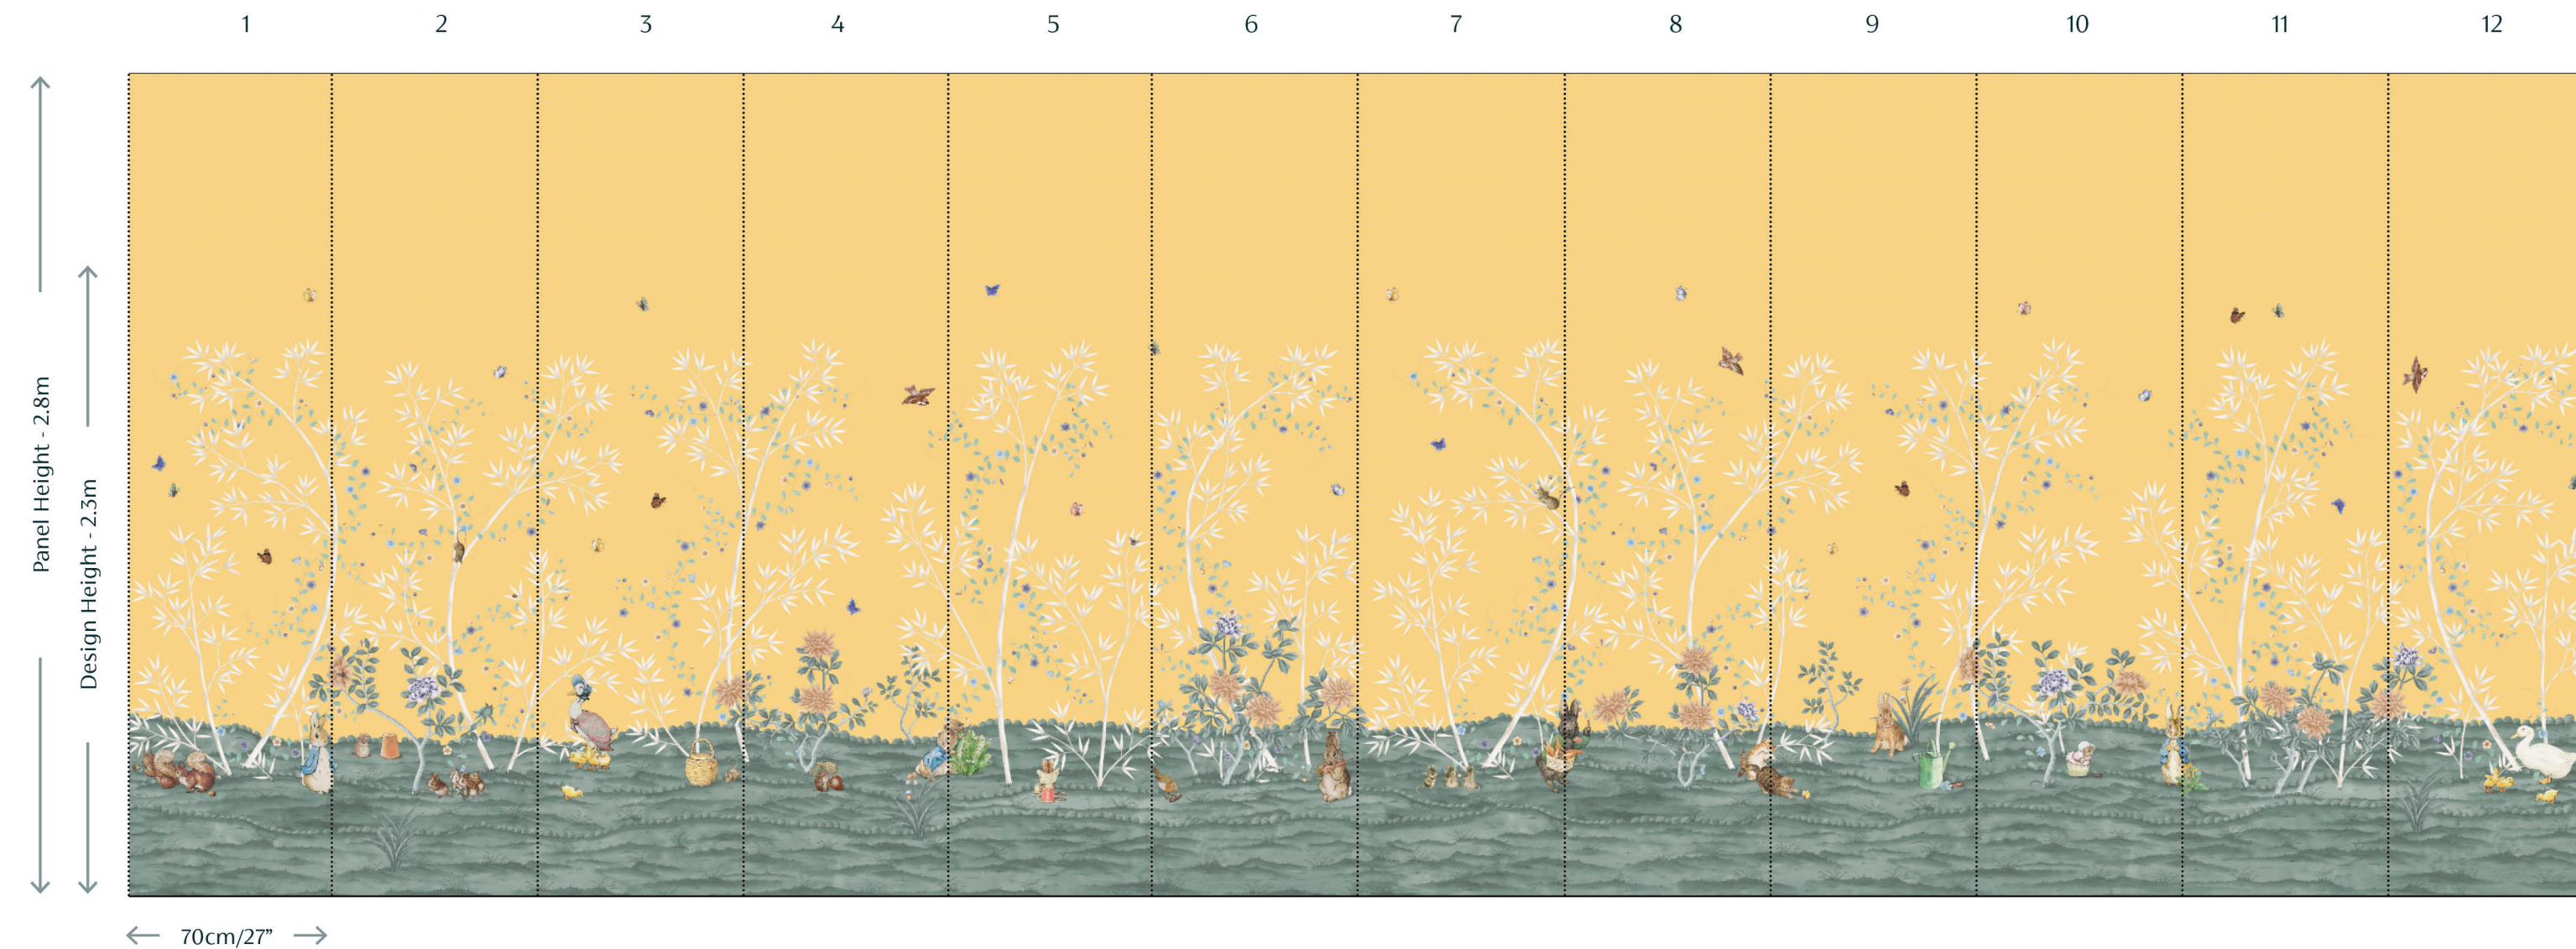

# FROMENTAL

DESIGN: **PETER RABBIT™**

COLOURWAY: NOSTELL YELLOW

PRODUCT CODE: BP001-02SP-A

SET A: 2.3M HIGH

LAYOUT: PANORAMIC, 12 PANEL REPEAT

SUPPLIED AS A SERIES OF PANELS ON A ROLL

# FROMENTAL

DESIGN: **PETER RABBIT™**

COLOURWAY: NOSTELL YELLOW

PRODUCT CODE: BP001-02SP-B

SET B: 2.8M HIGH

LAYOUT: PANORAMIC, 12 PANEL REPEAT

SUPPLIED AS A SERIES OF PANELS ON A ROLL

# FROMENTAL

DESIGN: **PETER RABBIT™**

COLOURWAY: NOSTELL YELLOW

PRODUCT CODE: BP001-02SP-C

SET C: 3.5M HIGH

LAYOUT: PANORAMIC, 12 PANEL REPEAT

SUPPLIED AS A SERIES OF PANELS ON A ROLL