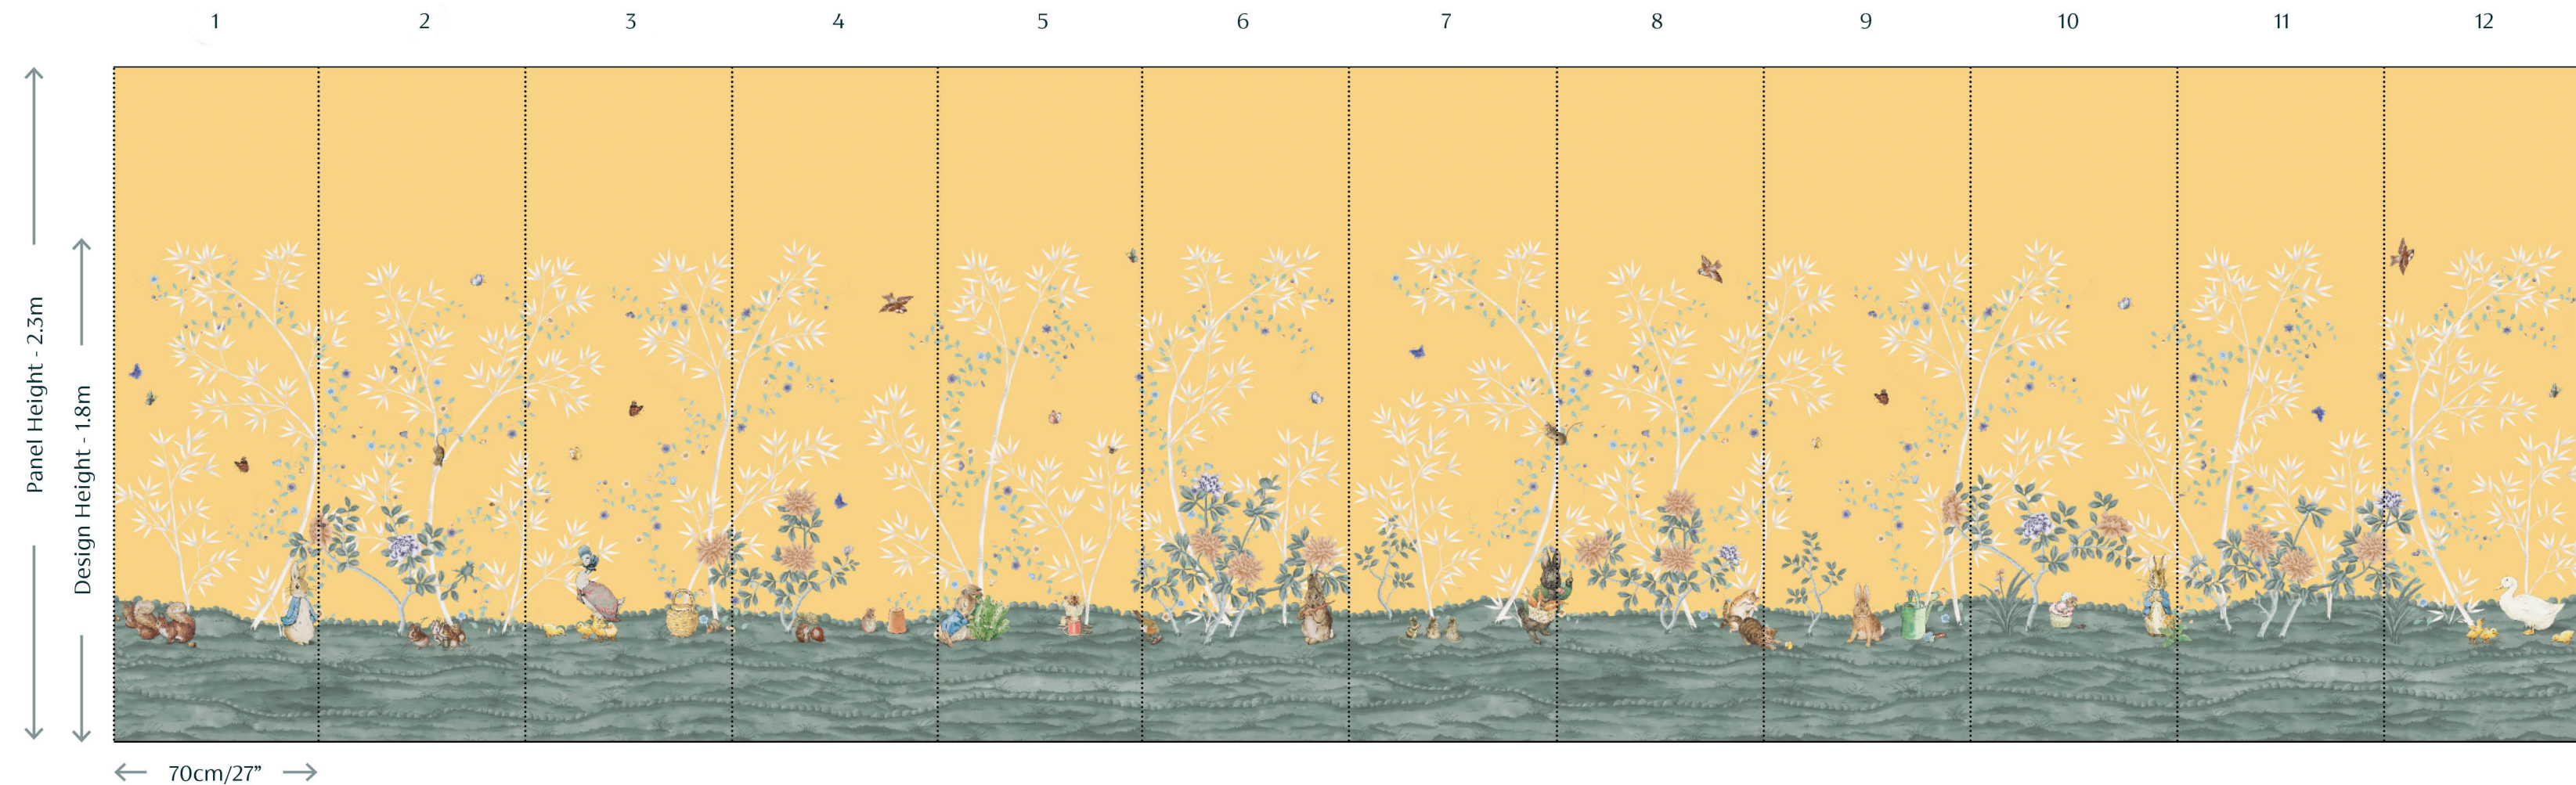

# FROMENTAL

DESIGN: **PETER RABBIT™**

COLOURWAY: NOSTELL YELLOW

PRODUCT CODE: BP001-02SP-A

SET A: 2.3M HIGH

LAYOUT: PANORAMIC, 12 PANEL REPEAT

SUPPLIED AS A SERIES OF PANELS ON A ROLL

# FROMENTAL

DESIGN: **PETER RABBIT™**

COLOURWAY: NOSTELL YELLOW

PRODUCT CODE: BP001-02SP-B

SET B: 2.8M HIGH

LAYOUT: PANORAMIC, 12 PANEL REPEAT

SUPPLIED AS A SERIES OF PANELS ON A ROLL

# FROMENTAL

DESIGN: **PETER RABBIT™**

COLOURWAY: NOSTELL YELLOW

PRODUCT CODE: BP001-02SP-C

SET C: 3.5M HIGH

LAYOUT: PANORAMIC, 12 PANEL REPEAT

SUPPLIED AS A SERIES OF PANELS ON A ROLL