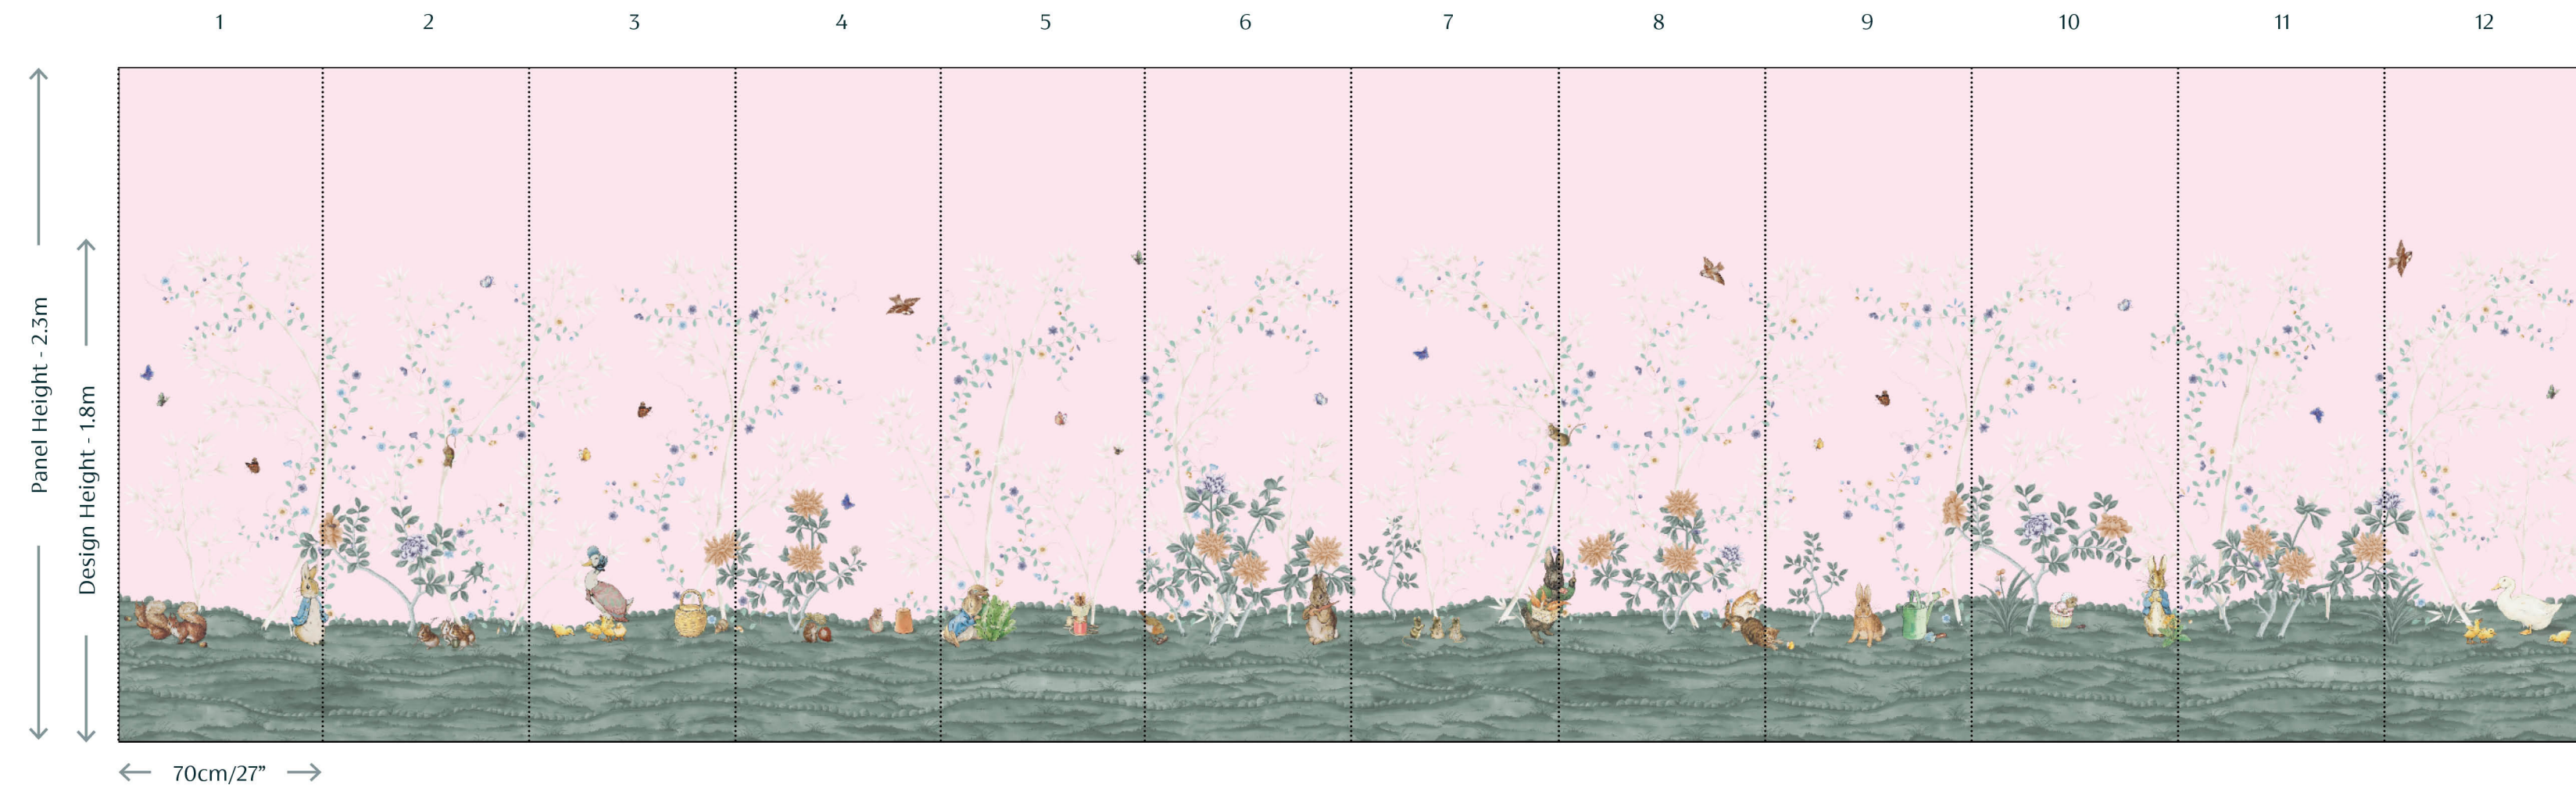

FROMENTAL

DESIGN: **PETER RABBIT™**

COLOURWAY: PAVILION PINK

PRODUCT CODE: BP001-04SP-A

SET A: 2.3M HIGH

LAYOUT: PANORAMIC, 12 PANEL REPEAT

SUPPLIED AS A SERIES OF PANELS ON A ROLL

FROMENTAL

DESIGN: **PETER RABBIT™**

COLOURWAY: PAVILION PINK

PRODUCT CODE: BP001-04SP-B

SET B: 2.8M HIGH

LAYOUT: PANORAMIC, 12 PANEL REPEAT

SUPPLIED AS A SERIES OF PANELS ON A ROLL

FROMENTAL

DESIGN: **PETER RABBIT™**

COLOURWAY: PAVILION PINK

PRODUCT CODE: BP001-04SP-C

SET C: 3.5M HIGH

LAYOUT: PANORAMIC, 12 PANEL REPEAT

SUPPLIED AS A SERIES OF PANELS ON A ROLL