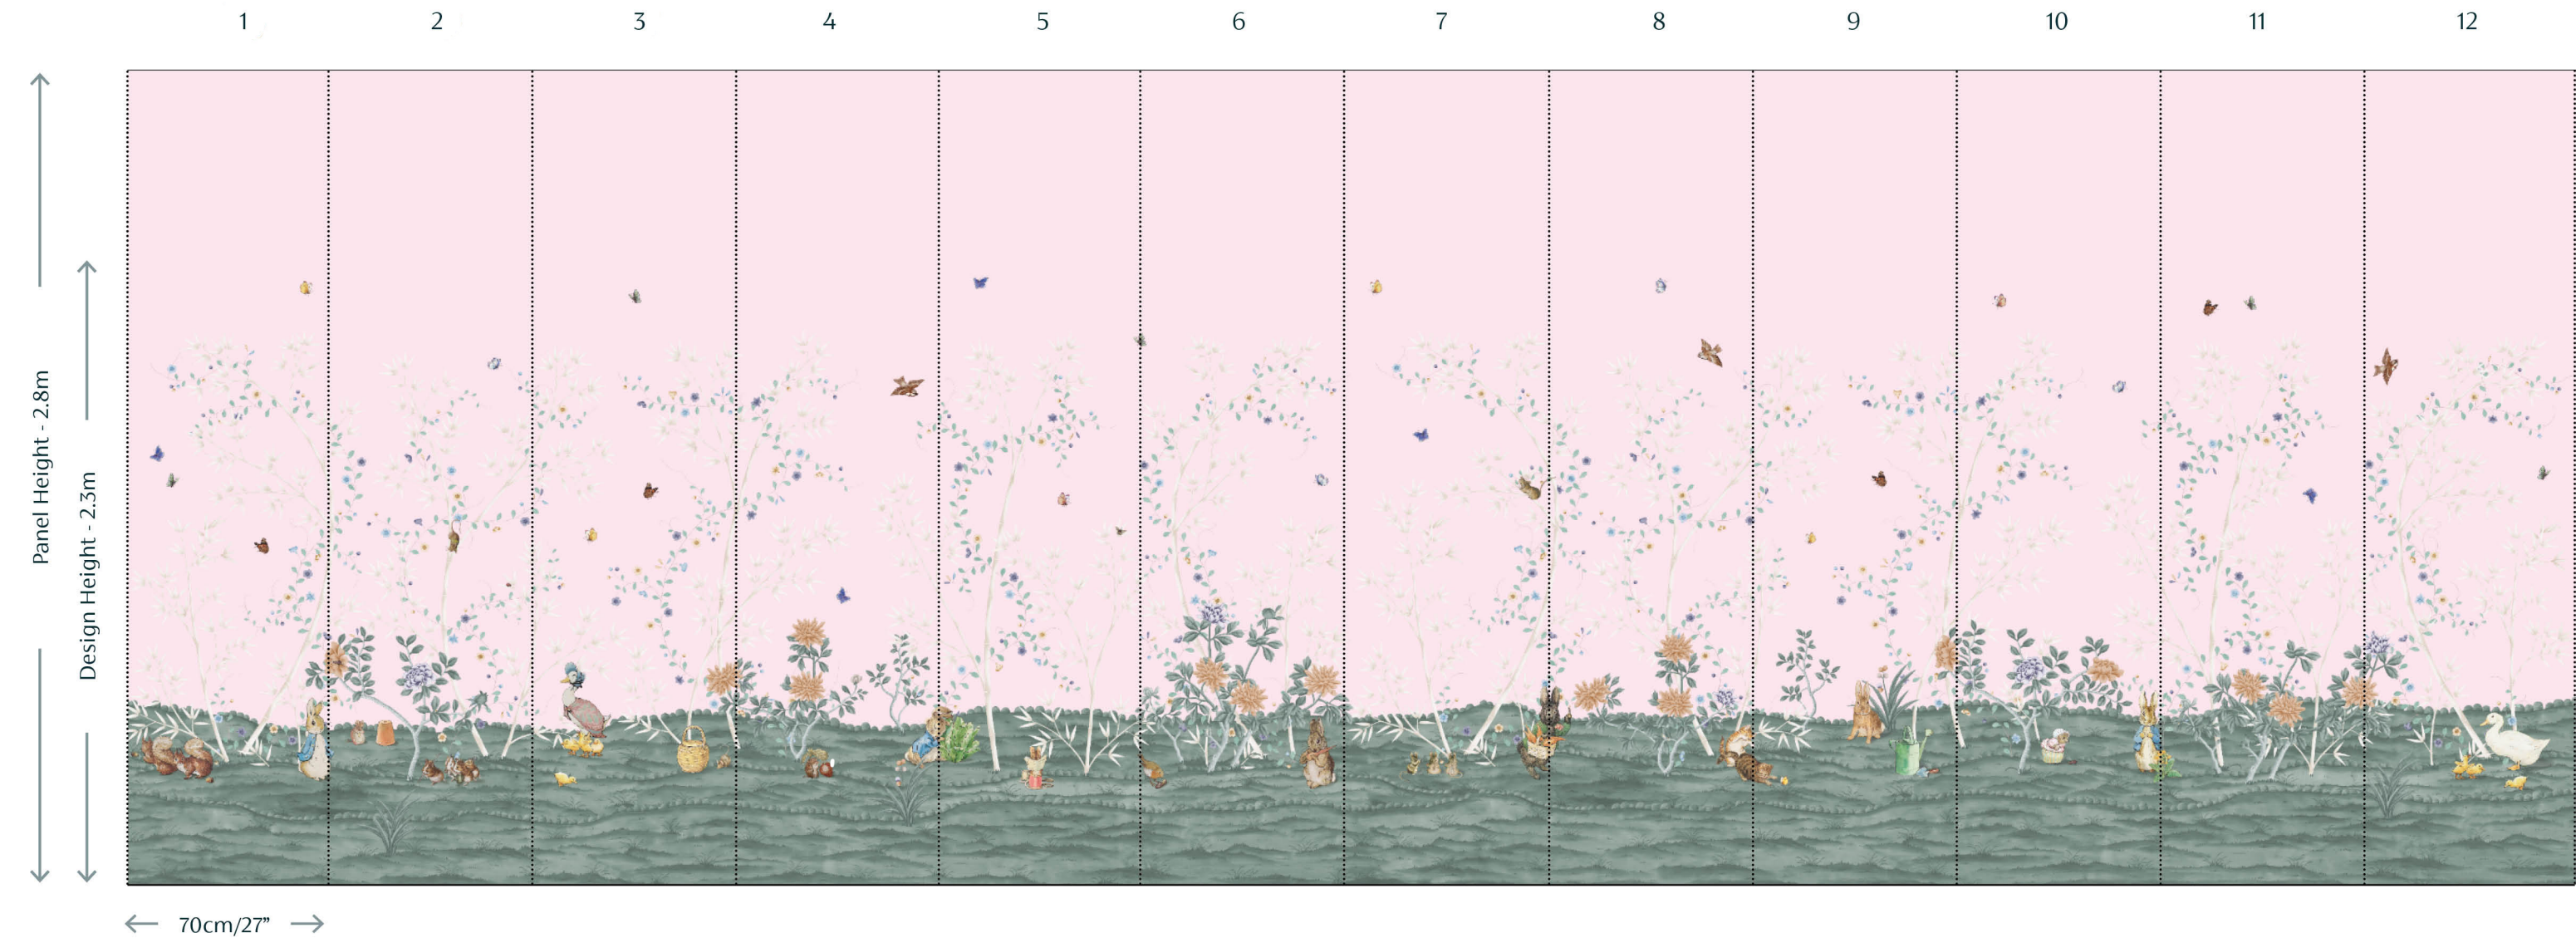

FROMENTAL

DESIGN: **PETER RABBIT™**

COLOURWAY: PAVILION PINK

PRODUCT CODE: BP001-04SP-A

SET A: 2.3M HIGH

LAYOUT: PANORAMIC, 12 PANEL REPEAT

SUPPLIED AS A SERIES OF PANELS ON A ROLL

FROMENTAL

DESIGN: **PETER RABBIT™**

COLOURWAY: PAVILION PINK

PRODUCT CODE: BP001-04SP-B

SET B: 2.8M HIGH

LAYOUT: PANORAMIC, 12 PANEL REPEAT

SUPPLIED AS A SERIES OF PANELS ON A ROLL

FROMENTAL

DESIGN: **PETER RABBIT™**

COLOURWAY: PAVILION PINK

PRODUCT CODE: BP001-04SP-C

SET C: 3.5M HIGH

LAYOUT: PANORAMIC, 12 PANEL REPEAT

SUPPLIED AS A SERIES OF PANELS ON A ROLL