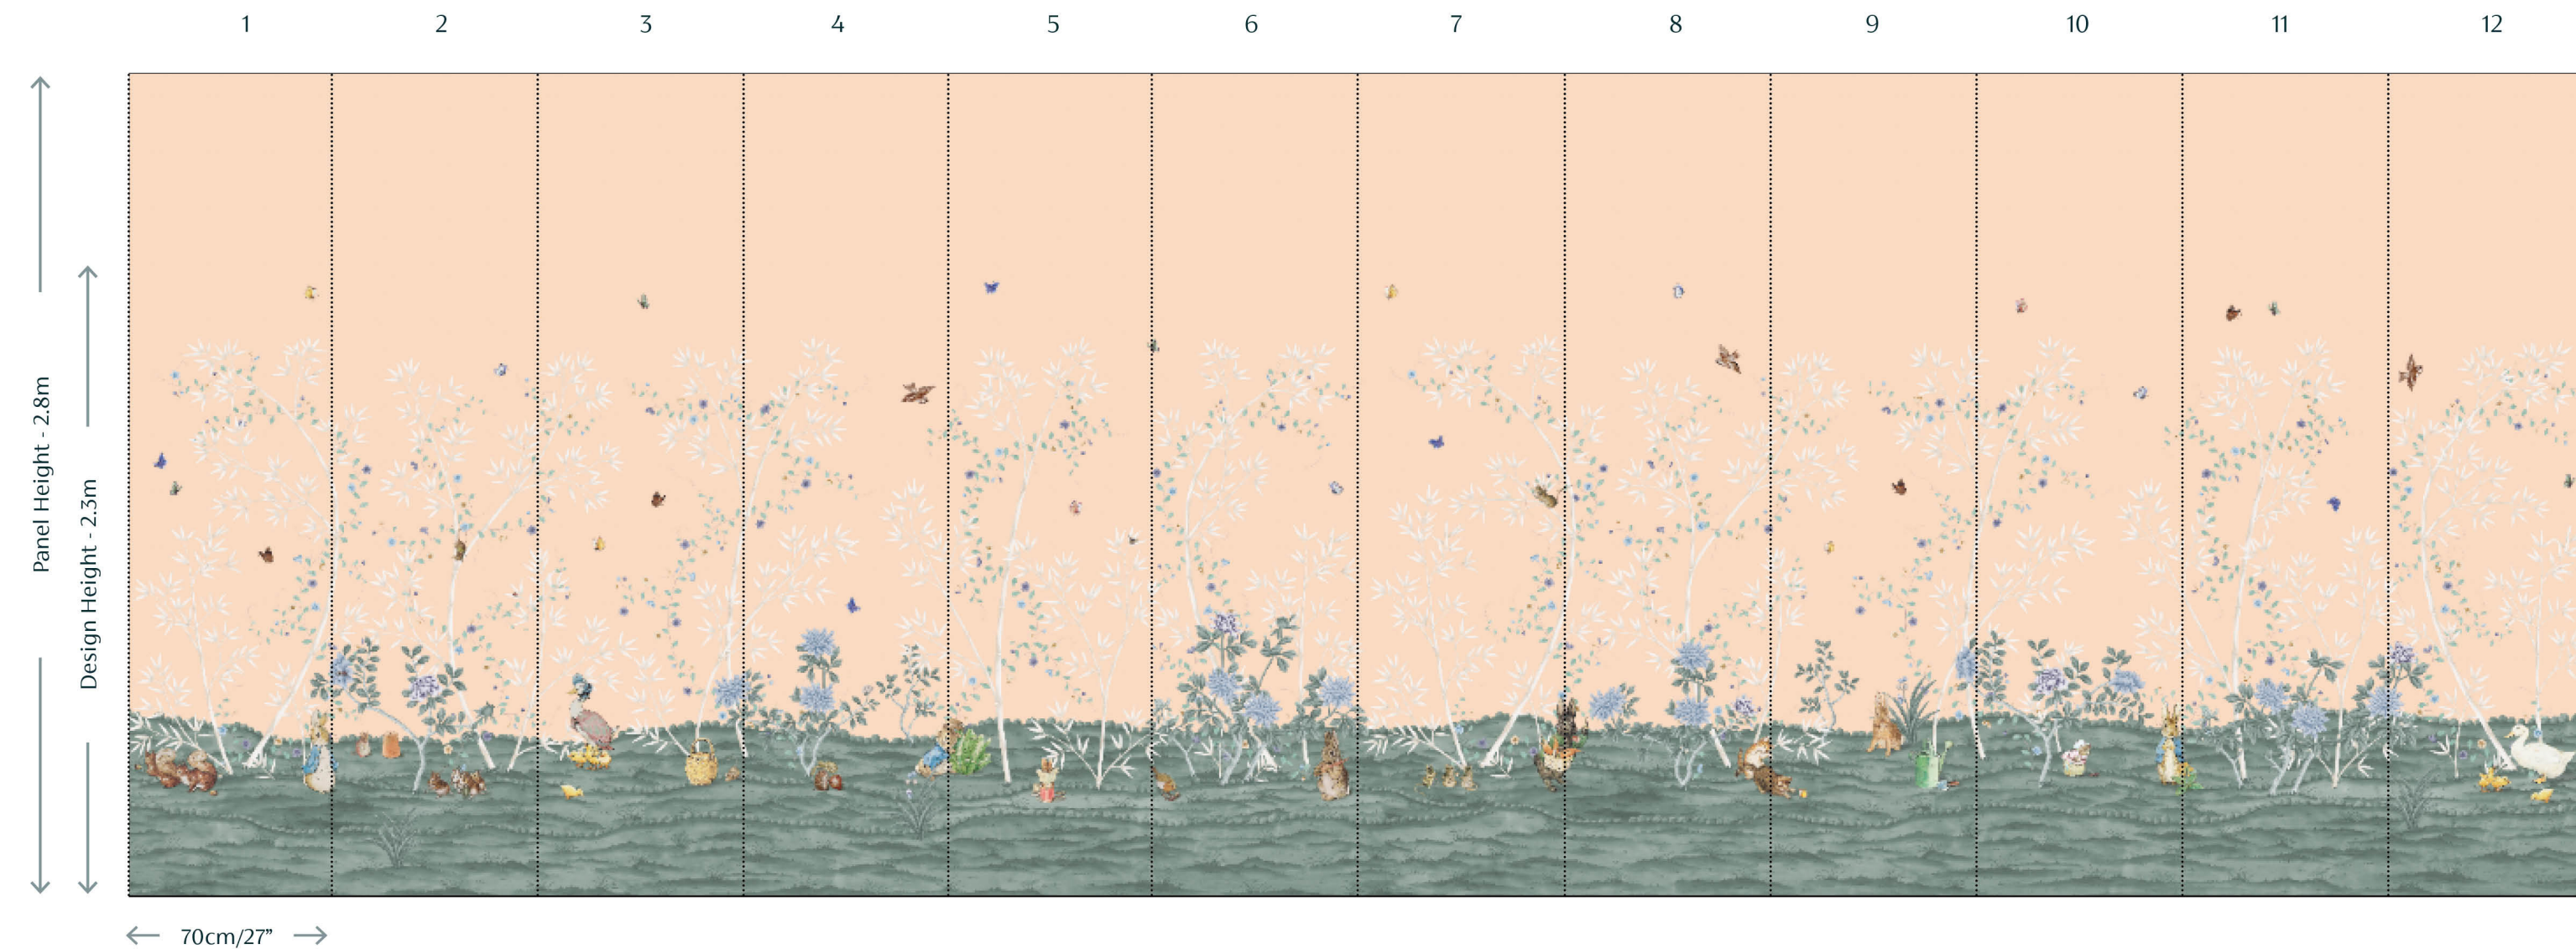

# FROMENTAL

DESIGN: **PETER RABBIT™**

COLOURWAY: PENRHYN NECTAR

PRODUCT CODE: BP001-07SP-A

SET A: 2.3M HIGH

LAYOUT: PANORAMIC, 12 PANEL REPEAT

SUPPLIED AS A SERIES OF PANELS ON A ROLL

# FROMENTAL

DESIGN: **PETER RABBIT™**

COLOURWAY: PENRHYN NECTAR

PRODUCT CODE: BP001-07SP-B

SET B: 2.8M HIGH

LAYOUT: PANORAMIC, 12 PANEL REPEAT

SUPPLIED AS A SERIES OF PANELS ON A ROLL

# FROMENTAL

DESIGN: **PETER RABBIT™**

COLOURWAY: PENRHYN NECTAR

PRODUCT CODE: BP001-07SP-C

SET C: 3.5M HIGH

LAYOUT: PANORAMIC, 12 PANEL REPEAT

SUPPLIED AS A SERIES OF PANELS ON A ROLL