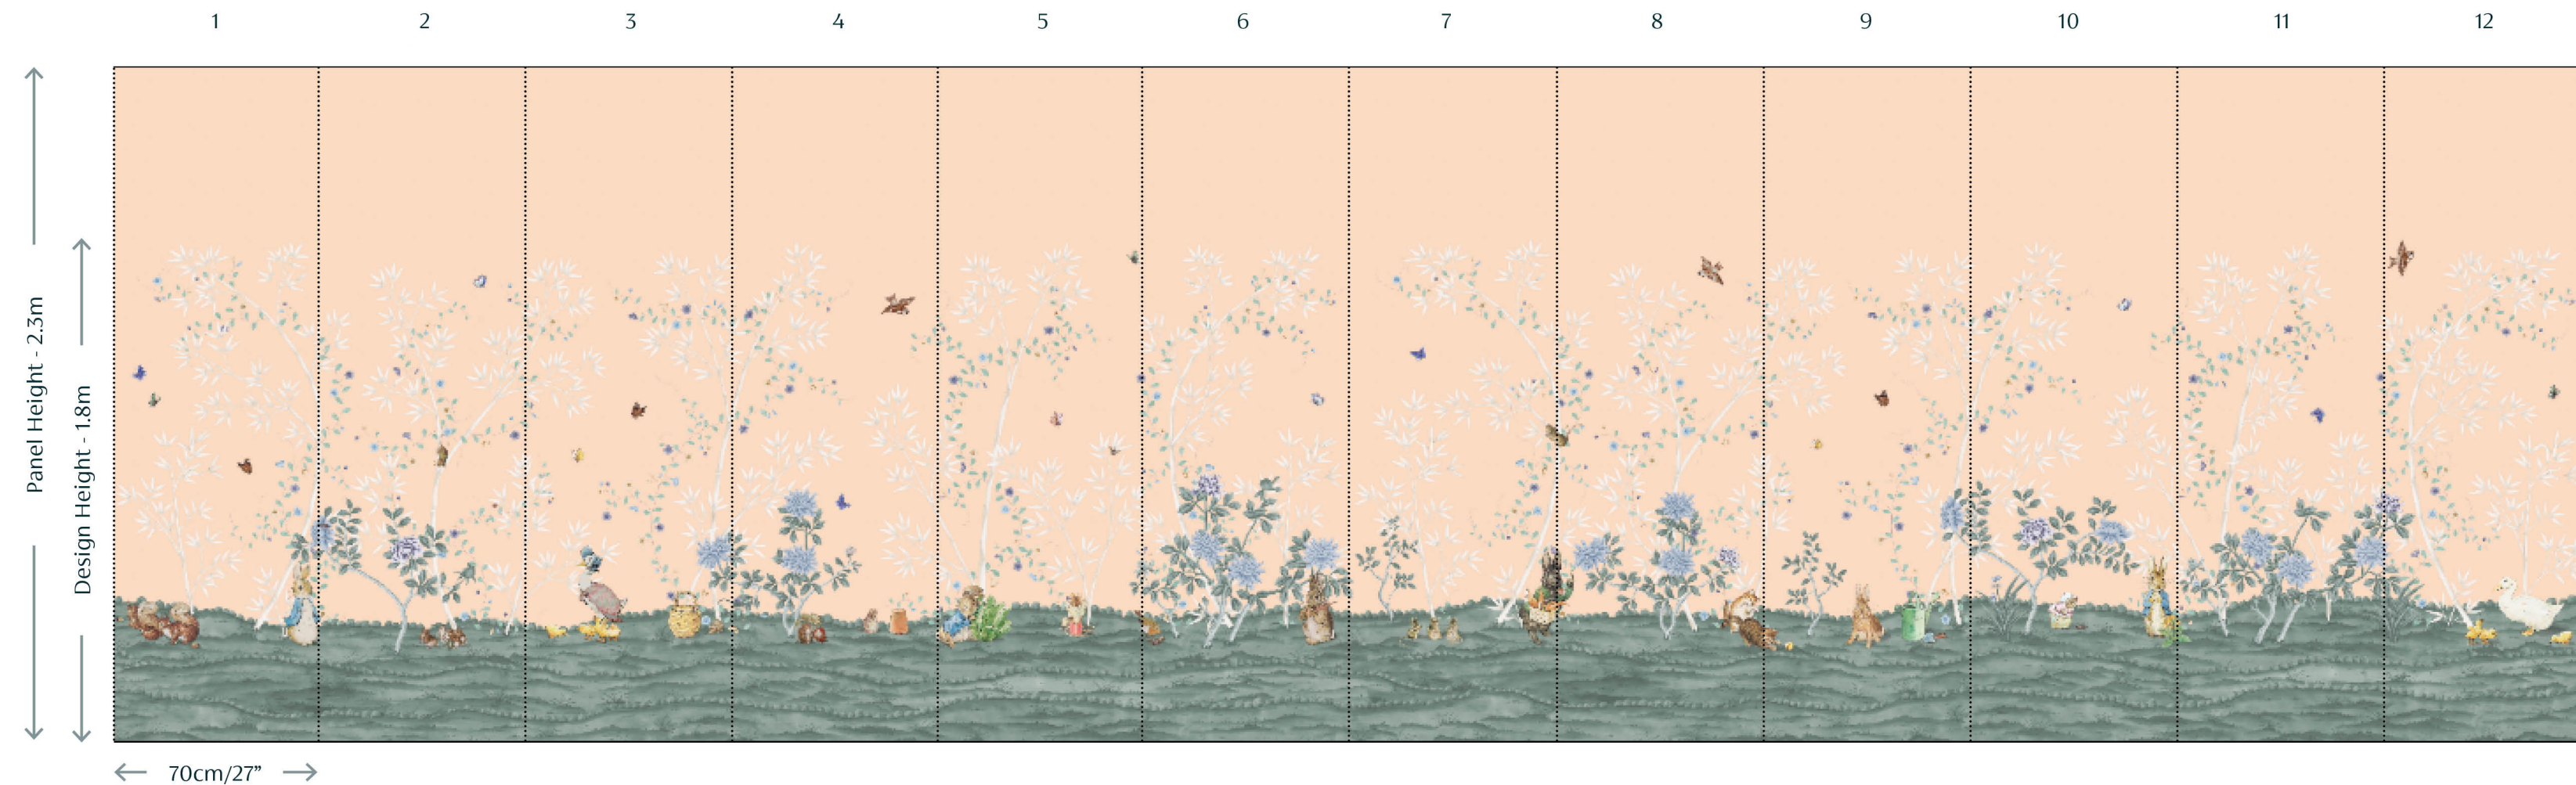

# FROMENTAL

DESIGN: **PETER RABBIT™**

COLOURWAY: PENRHYN NECTAR

PRODUCT CODE: BP001-07SP-A

SET A: 2.3M HIGH

LAYOUT: PANORAMIC, 12 PANEL REPEAT

SUPPLIED AS A SERIES OF PANELS ON A ROLL

# FROMENTAL

DESIGN: **PETER RABBIT™**

COLOURWAY: PENRHYN NECTAR

PRODUCT CODE: BP001-07SP-B

SET B: 2.8M HIGH

LAYOUT: PANORAMIC, 12 PANEL REPEAT

SUPPLIED AS A SERIES OF PANELS ON A ROLL

# FROMENTAL

DESIGN: **PETER RABBIT™**

COLOURWAY: PENRHYN NECTAR

PRODUCT CODE: BP001-07SP-C

SET C: 3.5M HIGH

LAYOUT: PANORAMIC, 12 PANEL REPEAT

SUPPLIED AS A SERIES OF PANELS ON A ROLL