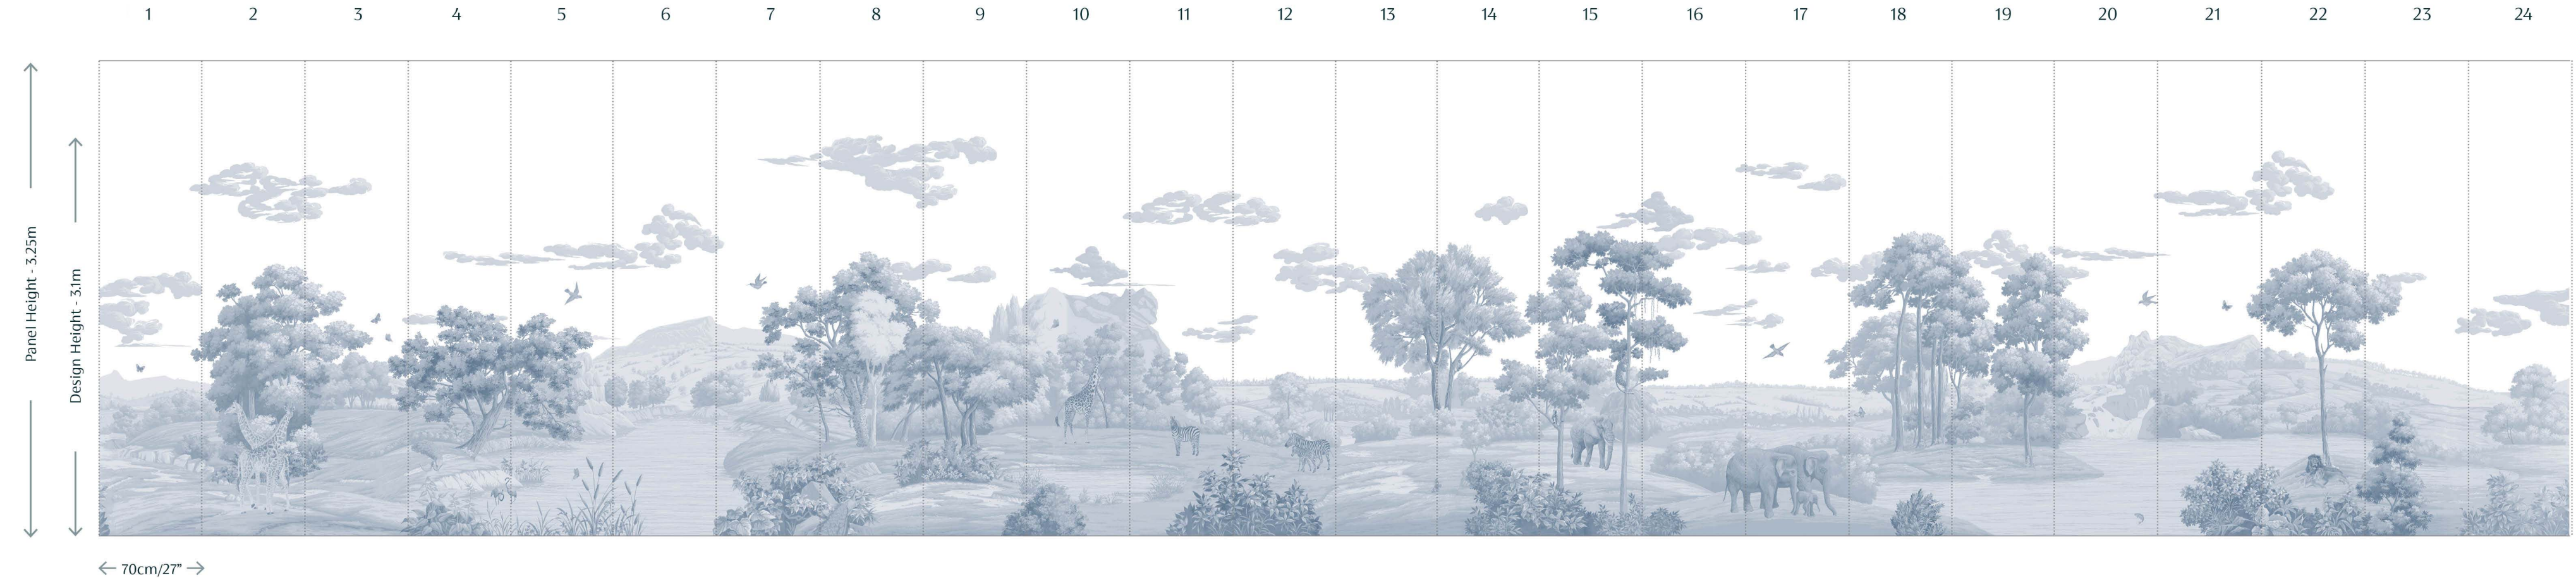

FROMENTAL_{by} SOPHIE PATERSON

DESIGN: SAFARI

COLOURWAY: MATT FAWN & PEARL FAWN

PANEL HEIGHT: 3.25M HIGH

LAYOUT: PANORAMIC, 24 PANEL REPEAT

SUPPLIED AS A SERIES OF PANELS ON A ROLL

SCAN QR CODE FOR INSTALLATION GUIDE

FROMENTAL_{by} SOPHIE PATERSON

DESIGN: SAFARI

COLOURWAY: MATT BLUE & PEARL BLUE

PANEL HEIGHT: 3.25M HIGH

LAYOUT: PANORAMIC, 24 PANEL REPEAT

SUPPLIED AS A SERIES OF PANELS ON A ROLL

SCAN QR CODE FOR INSTALLATION GUIDE

FROMENTAL_{by} SOPHIE PATERSON

DESIGN: SAFARI

COLOURWAY: MATT PINK & PEARL PINK

PANEL HEIGHT: 3.25M HIGH

LAYOUT: PANORAMIC, 24 PANEL REPEAT

SUPPLIED AS A SERIES OF PANELS ON A ROLL

SCAN QR CODE FOR INSTALLATION GUIDE