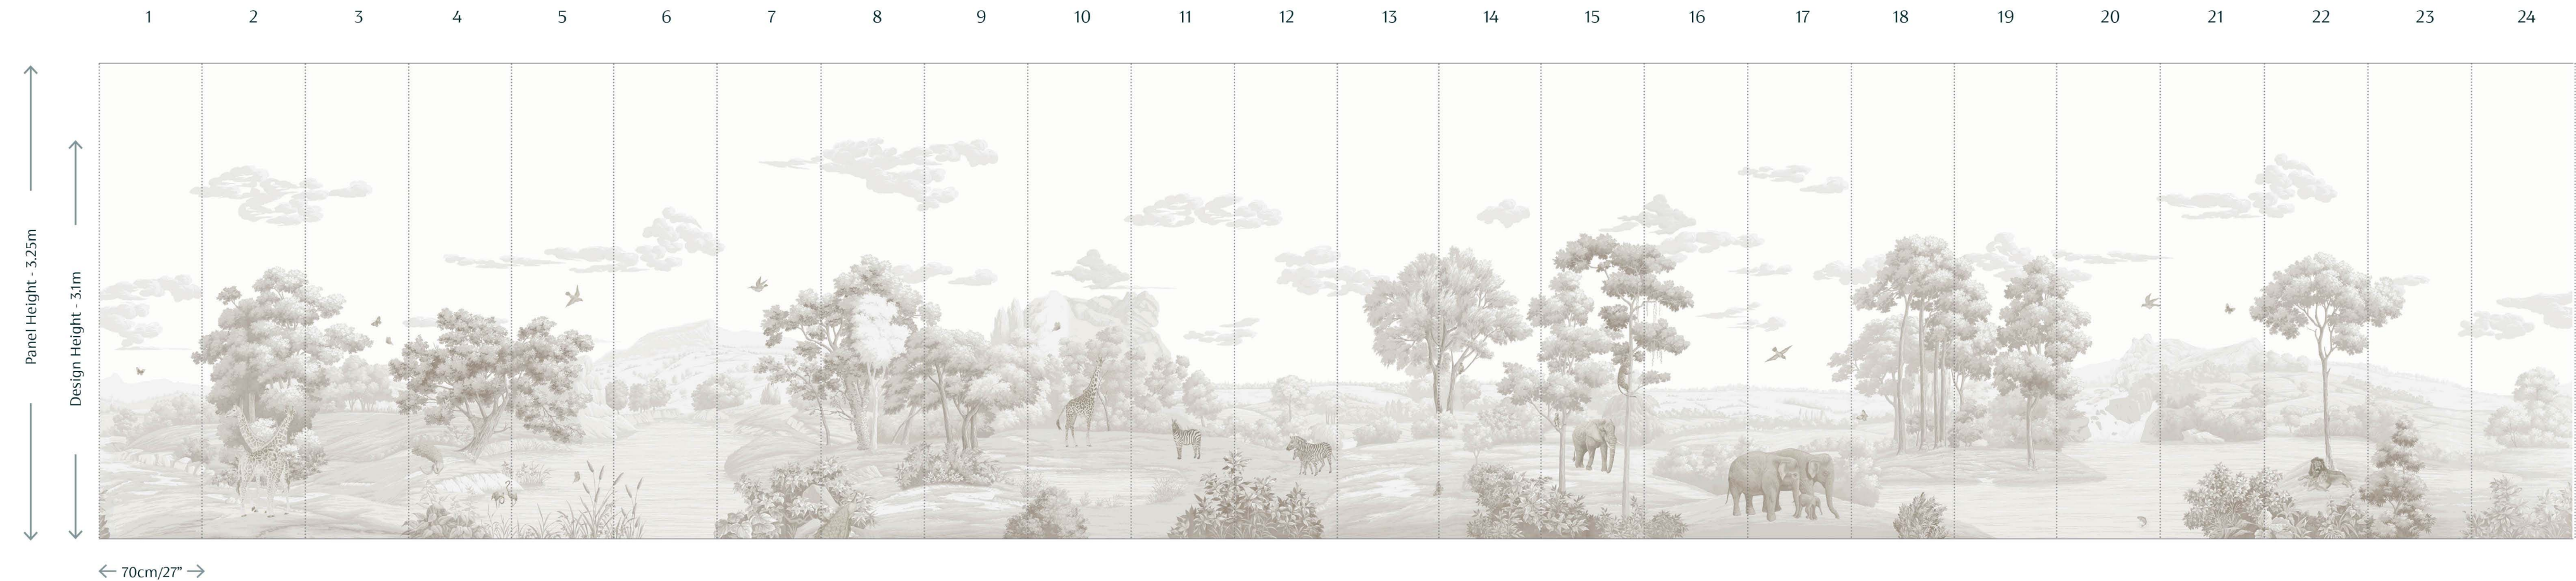

FROMENTAL_{by} SOPHIE PATERSON

DESIGN: SAFARI

COLOURWAY: MATT FAWN & PEARL FAWN

PANEL HEIGHT: 3.25M HIGH

LAYOUT: PANORAMIC, 24 PANEL REPEAT

SUPPLIED AS A SERIES OF PANELS ON A ROLL

SCAN QR CODE FOR INSTALLATION GUIDE

FROMENTAL_{by} SOPHIE PATERSON

DESIGN: SAFARI

COLOURWAY: MATT BLUE & PEARL BLUE

PANEL HEIGHT: 3.25M HIGH

LAYOUT: PANORAMIC, 24 PANEL REPEAT

SUPPLIED AS A SERIES OF PANELS ON A ROLL

SCAN QR CODE FOR INSTALLATION GUIDE

FROMENTAL_{by} SOPHIE PATERSON

DESIGN: SAFARI

COLOURWAY: MATT PINK & PEARL PINK

PANEL HEIGHT: 3.25M HIGH

LAYOUT: PANORAMIC, 24 PANEL REPEAT

SUPPLIED AS A SERIES OF PANELS ON A ROLL

SCAN QR CODE FOR INSTALLATION GUIDE